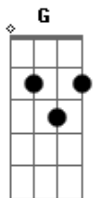

Grouplove - Spinning

tom:

Intro: G D Em Bm

G Am
I hit the ground, yeah I came in running
Em D
Was coming up when all the rain was pouring down
G Am
You'd never know that I was always spinning
Em D
I turn the corner and I pass right through the crowd

G
Me, I would never know
Am
See, I can never wait
Em G
Me, I can never stop my world from spinning
G
See, I can never grow
Am
Me, I can never be
Em G
See, I can never go, the walls keep falling

C G D
Say here I stand
Em C
I was broken, now I'm brave
G D
Say here I am
Em
Found my colors in the grey

(G D Em Bm)

G Am
My legs are tired, but I keep on pushing
Em D
I drop my hands and let my head fall heavy down
G Am
It's like I found my only child gone missing
Em D
I raise my arms up to the sky and show my crown

G
Me, I would never know
Am
See, I can never wait
Em G
Me, I can never stop my world from spinning

Acordes

© ukulele-chords.com