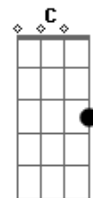

© ukulele-chords.com