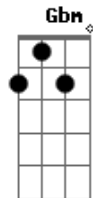

© ukulele-chords.com

Say here I stand
Em C
I was broken, now I'm brave
G D
Say here I am
Em
Found my colors in the grey
C
Me, I would never know
G
See, I can never wait
D Em
Me, I can never stop my world from spinning
C G D
Say here I am
Em Am
And we'll stand until I'm gone

G C
Woe to the end of the road
Em Gbm G
Everyone who's far away from home
C
And it's all that I know
Em Gbm
Growing up and growing old

C
Me, I would never know
G
See, I can never wait
D Em
Me, I can never stop my world from spinning

C G D
Say here I stand
Em C
I was broken, now I'm brave
C
Me, I would never know
G
See, I can never wait
D Em
Me, I can never stop my world from spinning
C G D
Say here I am
Em Am
And we'll stand until I'm gone
C G D
Say here I am
Em Am
And we'll stand until I'm gone

[Final] G D Em Bm