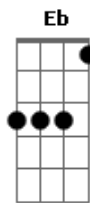

© ukulele-chords.com