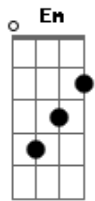

© ukulele-chords.com