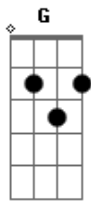

© ukulele-chords.com