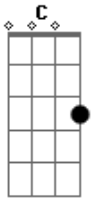

Groundation - Long Long Ago

Tom: C

(u)

(u)

Tabbed by: gotta have kaya

(u)=upstrum

main riff:

Am G Dm Em Am
(u)

2nd riff: starts at 1:14, 2:57, 4:40

Em D Em D C D

chorus: starts at 1:43, 3:26, 5:09

Em D C D Em

main riff
2nd riff
chorus
main riff
2nd riff
chorus
main riff
2nd riff
chorus
main riff

...let me know what you think.
one love

=====

Acordes

© ukulele-chords.com