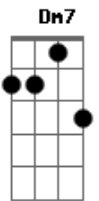

© ukulele-chords.com