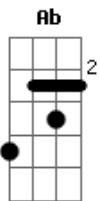

© ukulele-chords.com