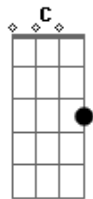

# Grizzly Bear - Two Weeks

tom:

Intro: F Am C F

[Primeira Parte]

F Am C  
Save up all the days  
F Am C  
A routine relays  
F Am  
Just like you'd taught me  
C F Am C  
I told you I would stay

[Refrão]

Bb F C  
Would you always  
Bb F C  
Maybe sometimes  
Bb F C  
Make it easy  
Bb F C  
Take your time

F Am C  
Think of all the ways

## Acordes

© ukulele-chords.com

© ukulele-chords.com

© ukulele-chords.com

© ukulele-chords.com

F Am C  
Momentary phase  
F Am  
Just like you'd taught me  
C F Am C  
I told you I would stay

F Am C  
Every time you try  
F Am C  
Quarter half the mile  
F Am  
Just like you'd taught me  
C F Am C  
I told you I would stay