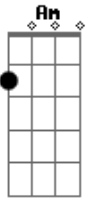

Grizzly Bear - Two Weeks

tom:

Intro: F Am C F

[Primeira Parte]

F Am C
Save up all the days
F Am C
A routine relays
F Am
Just like you'd taught me
C F Am C
I told you I would stay

[Refrão]

Bb F C
Would you always
Bb F C
Maybe sometimes
Bb F C
Make it easy
Bb F C
Take your time

F Am C
Think of all the ways

Acordes

© ukulele-chords.com

© ukulele-chords.com

© ukulele-chords.com

© ukulele-chords.com

F Am C
Momentary phase
F Am
Just like you'd taught me
C F Am C
I told you I would stay