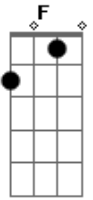

Grizzly Bear - Two Weeks

tom:

Intro: F Am C F

[Primeira Parte]

F Am C
Save up all the days
F Am C
A routine relays
F Am
Just like you'd taught me
C F Am C
I told you I would stay

[Refrão]

Bb F C
Would you always
Bb F C
Maybe sometimes
Bb F C
Make it easy
Bb F C
Take your time

F Am C
Think of all the ways

Acordes

© ukulele-chords.com

© ukulele-chords.com

© ukulele-chords.com

© ukulele-chords.com

F Am C
Momentary phase
F Am
Just like you'd taught me
C F Am C
I told you I would stay