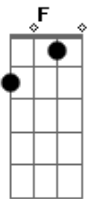

# Grizzly Bear - Two Weeks

tom:

Intro: F Am C F

[Primeira Parte]

F Am C  
Save up all the days  
F Am C  
A routine relays  
F Am  
Just like you'd taught me  
C F Am C  
I told you I would stay

[Refrão]

Bb F C  
Would you always  
Bb F C  
Maybe sometimes  
Bb F C  
Make it easy  
Bb F C  
Take your time

## Acordes

© ukulele-chords.com

© ukulele-chords.com

© ukulele-chords.com

© ukulele-chords.com

F Am C  
Momentary phase  
F Am  
Just like you'd taught me  
C F Am C  
I told you I would stay

F Am C  
Every time you try  
F Am C  
Quarter half the mile  
F Am  
Just like you'd taught me  
C F Am C  
I told you I would stay