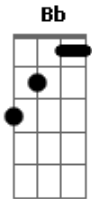

# Grizzly Bear - Two Weeks

tom:

Intro: F Am C F

[Primeira Parte]

F Am C  
Save up all the days  
F Am C  
A routine relays  
F Am  
Just like you'd taught me  
C F Am C  
I told you I would stay

[Refrão]

Bb F C  
Would you always  
Bb F C  
Maybe sometimes  
Bb F C  
Make it easy  
Bb F C  
Take your time

## Acordes

© ukulele-chords.com

© ukulele-chords.com

© ukulele-chords.com

© ukulele-chords.com

F Am C  
Momentary phase  
F Am  
Just like you'd taught me  
C F Am C  
I told you I would stay

F Am C  
Every time you try  
F Am C  
Quarter half the mile  
F Am  
Just like you'd taught me  
C F Am C  
I told you I would stay