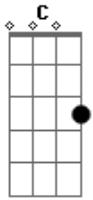

Grizzly Bear - Two Weeks

tom:

Intro: F Am C F

[Primeira Parte]

F Am C
Save up all the days
F Am C
A routine relays
F Am
Just like you'd taught me
C F Am C
I told you I would stay

[Refrão]

Bb F C
Would you always
Bb F C
Maybe sometimes
Bb F C
Make it easy
Bb F C
Take your time

F Am C
Think of all the ways

Acordes

© ukulele-chords.com

© ukulele-chords.com

© ukulele-chords.com

© ukulele-chords.com

F Am C
Momentary phase
F Am
Just like you'd taught me
C F Am C
I told you I would stay