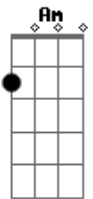

© ukulele-chords.com