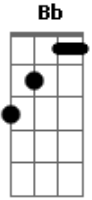

Grizzly Bear - Two Weeks

tom:

Intro: F Am C F

[Primeira Parte]

F Am C
Save up all the days
F Am C
A routine relays
F Am
Just like you'd taught me
C F Am C
I told you I would stay

[Refrão]

Bb F C
Would you always
Bb F C
Maybe sometimes
Bb F C
Make it easy
Bb F C
Take your time

F Am C
Think of all the ways

Acordes

© ukulele-chords.com

© ukulele-chords.com

© ukulele-chords.com

© ukulele-chords.com

F Am C
Momentary phase
F Am
Just like you'd taught me
C F Am C
I told you I would stay