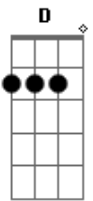

Greta Van Fleet - You're The One

Tom: G
Intro:

[Verso]

[Refrão]

D You're the one I want G
D You're the one I need G
D You're the one I had G
D So come on back to me G

[Verso 2]

[Refrão]

D You're the one I want G
D You're the one I need G
D You're the one I had G
D so come on back to me G

[Solo] D A G D A G
D A G D A G

[Verso 3]

Acordes

© ukulele-chords.com

© ukulele-chords.com

© ukulele-chords.com

[Refrão]

D You're the one I want G
D You're the one I need G
D You're the one I had G
D So come on back to me G