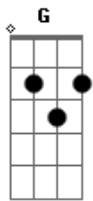

Greta Van Fleet - You're The One

Tom: G
Intro:

[Verso]

[Refrão]

D You're the one I want G
D You're the one I need G
D You're the one I had G
D So come on back to me G

[Verso 2]

[Refrão]

D You're the one I want G
D You're the one I need G
D You're the one I had G
D so come on back to me G

[Solo] D A G D A G
D A G D A G

[Verso 3]

Acordes

© ukulele-chords.com

© ukulele-chords.com

© ukulele-chords.com

[Refrão]

D You're the one I want G
D You're the one I need G
D You're the one I had G
D So come on back to me G

(G)

[Refrão]

D You're the one I want G
D You're the one I need G
D You're the one I had G
D So come on back to me G

[Refrão]

D You're the one I want G
D You're the one I need G
D You're the one I had G
D So come on back to me G