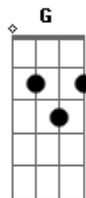

© ukulele-chords.com