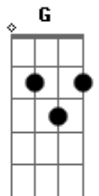

© ukulele-chords.com