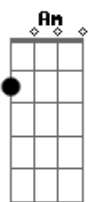

C **Gm**
 Meet on the ledge, we're gonna meet on the ledge

Bb **F** **C**
 If you really mean it, it all comes round again

C **Gm** **Bb** **F**
 We're gonna meet on the ledge, on the ledge

C
 All comes round again

C **Gm** **Bb** **F** **C**
 We're gonna meet on the ledge

Acordes

© ukulele-chords.com

© ukulele-chords.com

© ukulele-chords.com

© ukulele-chords.com

© ukulele-chords.com

© ukulele-chords.com