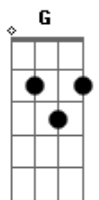

© ukulele-chords.com