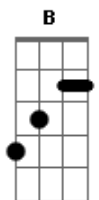

© ukulele-chords.com