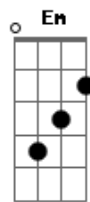

© ukulele-chords.com

© ukulele-chords.com