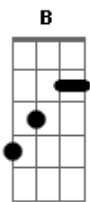

© ukulele-chords.com

© ukulele-chords.com