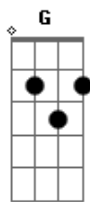

© ukulele-chords.com

© ukulele-chords.com