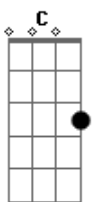

© ukulele-chords.com