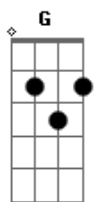

© ukulele-chords.com