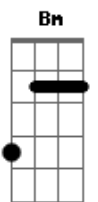

© ukulele-chords.com