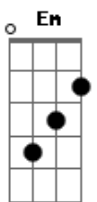

© ukulele-chords.com