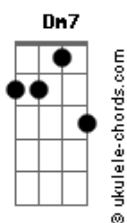

grentperez - Clementine

tom:

Intro: **Bb7M** **C7** **C** **Eb7M**

[Verse 1]

Cm7
I've been changing
Dm7
But the burnin' stays the same
Eb7M
What can I do to tame the heat of this fire?

Cm7
Forever savin'
Dm7
The remnants of a love
Eb7M
Like ancient stories told from another time
Gm7 Fm Eb7M Bb Eb7M
Eternally painted on my mind
Ebm7 Ebm
Mmm

[Chorus]

Bb7M
Color it gray
Gm7
Until I forget you
Cm7
Like I never met you
Ebm7
My dearest Clementine
Bb7M
Throw it away
Gm7
But close enough to you
C7
'Cause although I hate you
Ebm7 Ebm Bb7M
I will still fall in love, my Clementine
C7 Cm7
Every time, mmm

[Verse 2]

Bb7M
And if you're fadin'
C7
Then honey I'll be fadin' too
Eb
Darling, I don't even know who I am without you
Bb7M
Forever waitin'
C7
Times never wasted and still
Eb **Bb7M**
I find myself growin' old over you

[Pre-Chorus]

Gm7
You came in a dream
F **Eb7M Bb Eb7M**
You touched the depths of my mind
Ebm
Oh, no, no, no

Acordes

[Chorus]

Bb7M
Color it gray
Gm7
Until I forget you
Cm7
Like I never met you
Ebm7
My dearest Clementine
Bb7M
Throw it away
Gm7
But close enough to you
C7
'Cause although I hate you
Ebm **Gm7**
I will still fall in love, my Clementine
C7 Eb7M
Every time, always

[Bridge]

Eb7M
No matter how hard I try
Gm7 C7
My Clementine, every time
Eb7M Ebm7 Ebm
Oh, oh, oh, oh

[Chorus]

Bb7M
Color it gray
Gm7
Until I forget you
Cm7
Like I never met you
Eb7M Bb7M
My dearest, my dearest Clementine
Bb7M
Color it gray
Gm7
Until I forget you
Cm7
Like I never met you (Oh, oh)
Ebm7
My dearest Clementine (My dearest Clementine)
Bb7M
Throw it away
Gm7
But close enough to you
C7
'Cause although I hate you ('Cause although I hate you)
Ebm **Bb7M**
I will still fall in love, my Clementine (I'll still fall in love)
Cm7 C7 Eb7M Eb
Every time, always
Eb
No matter how hard I try
Bb7M C7
My Clementine, every time
Eb7M
Mmm, mmm
Ebm7 Ebm Bb7M Bb
You're always on my mind