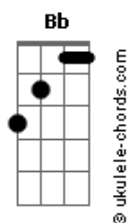

grentperez - Clementine

tom:

Intro: **Bb7M** **C7** **C** **Eb7M**

[Verse 1]

Cm7
I've been changing
Dm7
But the burnin' stays the same
Eb7M
What can I do to tame the heat of this fire?

Cm7
Forever savin'
Dm7
The remnants of a love
Eb7M
Like ancient stories told from another time
Gm7 Fm Eb7M Bb Eb7M
Eternally painted on my mind
Ebm7 Ebm
Mmm

[Chorus]

Bb7M
Color it gray
Gm7
Until I forget you
Cm7
Like I never met you
Ebm7
My dearest Clementine
Bb7M
Throw it away
Gm7
But close enough to you
C7
'Cause although I hate you
Ebm7 Ebm Bb7M
I will still fall in love, my Clementine
C7 Cm7
Every time, mmm

[Verse 2]

Bb7M
And if you're fadin'
C7
Then honey I'll be fadin' too
Eb
Darling, I don't even know who I am without you
Bb7M
Forever waitin'
C7
Times never wasted and still
Eb **Bb7M**
I find myself growin' old over you

[Pre-Chorus]

Gm7
You came in a dream
F **Eb7M Bb Eb7M**
You touched the depths of my mind
Ebm
Oh, no, no, no

Acordes

[Chorus]

Bb7M
Color it gray
Gm7
Until I forget you
Cm7
Like I never met you
Ebm7
My dearest Clementine
Bb7M
Throw it away
Gm7
But close enough to you
C7
'Cause although I hate you
Ebm **Gm7**
I will still fall in love, my Clementine
C7 Eb7M
Every time, always

[Bridge]

Eb7M
No matter how hard I try
Gm7 C7
My Clementine, every time
Eb7M Ebm7 Ebm
Oh, oh, oh, oh

[Chorus]

Bb7M
Color it gray
Gm7
Until I forget you
Cm7
Like I never met you
Eb7M Bb7M
My dearest, my dearest Clementine
Bb7M
Color it gray
Gm7
Until I forget you
Cm7
Like I never met you (Oh, oh)
Ebm7
My dearest Clementine (My dearest Clementine)
Bb7M
Throw it away
Gm7
But close enough to you
C7
'Cause although I hate you ('Cause although I hate you)
Ebm **Bb7M**
I will still fall in love, my Clementine (I'll still fall in love)
Cm7 C7 Eb7M Eb
Every time, always
Eb
No matter how hard I try
Bb7M C7
My Clementine, every time
Eb7M
Mmm, mmm
Ebm7 Ebm Bb7M Bb
You're always on my mind