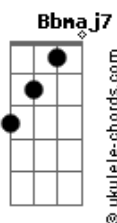

grentperez - Clementine

tom:

Intro: **Bb7M** **C7** **C** **Eb7M**

[Verse 1]

Cm7
I've been changing
Dm7
But the burnin' stays the same
Eb7M
What can I do to tame the heat of this fire?

Cm7
Forever savin'
Dm7
The remnants of a love
Eb7M
Like ancient stories told from another time
Gm7 Fm Eb7M Bb Eb7M
Eternally painted on my mind
Ebm7 Ebm
Mmm

[Chorus]

Bb7M
Color it gray
Gm7
Until I forget you
Cm7
Like I never met you
Ebm7
My dearest Clementine
Bb7M
Throw it away
Gm7
But close enough to you
C7
'Cause although I hate you
Ebm7 Ebm Bb7M
I will still fall in love, my Clementine
C7 Cm7
Every time, mmm

[Verse 2]

Bb7M
And if you're fadin'
C7
Then honey I'll be fadin' too
Eb
Darling, I don't even know who I am without you
Bb7M
Forever waitin'
C7
Times never wasted and still
Eb
I find myself growin' old over you
Bb7M

[Pre-Chorus]

Gm7
You came in a dream
F Eb7M Bb Eb7M
You touched the depths of my mind
Ebm
Oh, no, no, no

Acordes

[Chorus]

Bb7M
Color it gray
Gm7
Until I forget you
Cm7
Like I never met you
Ebm7
My dearest Clementine
Bb7M
Throw it away
Gm7
But close enough to you
C7
'Cause although I hate you
Ebm Gm7
I will still fall in love, my Clementine
C7 Eb7M
Every time, always