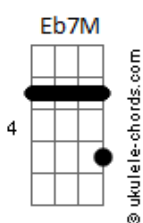

grentperez - Clementine

tom:

Intro: **Bb7M** **C7** **C** **Eb7M**

[Verse 1]

Cm7
I've been changing
Dm7
But the burnin' stays the same
Eb7M
What can I do to tame the heat of this fire?

Cm7
Forever savin'
Dm7
The remnants of a love
Eb7M
Like ancient stories told from another time
Gm7 Fm Eb7M Bb Eb7M
Eternally painted on my mind
Ebm7 Ebm
Mmm

[Chorus]

Bb7M
Color it gray
Gm7
Until I forget you
Cm7
Like I never met you
Ebm7
My dearest Clementine
Bb7M
Throw it away
Gm7
But close enough to you
C7
'Cause although I hate you
Ebm7 Ebm Bb7M
I will still fall in love, my Clementine
C7 Cm7
Every time, mmm

[Pre-Chorus]

Gm7
You came in a dream
F Eb7M Bb Eb7M
You touched the depths of my mind
Ebm
Oh, no, no, no

Acordes

[Chorus]

Bb7M
Color it gray
Gm7
Until I forget you
Cm7
Like I never met you
Ebm7
My dearest Clementine
Bb7M
Throw it away
Gm7
But close enough to you
C7
'Cause although I hate you
Ebm Gm7
I will still fall in love, my Clementine
C7 Eb7M
Every time, always