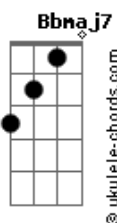

grentperez - Clementine

tom:

Intro: **Bb7M** **C7** **C** **Eb7M**

[Verse 1]

Cm7
I've been changing
Dm7
But the burnin' stays the same
Eb7M
What can I do to tame the heat of this fire?

Cm7
Forever savin'
Dm7
The remnants of a love
Eb7M
Like ancient stories told from another time
Gm7 Fm Eb7M Bb Eb7M
Eternally painted on my mind
Ebm7 Ebm
Mmm

[Chorus]

Bb7M
Color it gray
Gm7
Until I forget you
Cm7
Like I never met you
Ebm7
My dearest Clementine
Bb7M
Throw it away
Gm7
But close enough to you
C7
'Cause although I hate you
Ebm7 Ebm Bb7M
I will still fall in love, my Clementine
C7 Cm7
Every time, mmm

[Verse 2]

Bb7M
And if you're fadin'
C7
Then honey I'll be fadin' too
Eb
Darling, I don't even know who I am without you
Bb7M
Forever waitin'
C7
Times never wasted and still
Eb **Bb7M**
I find myself growin' old over you

[Pre-Chorus]

Gm7
You came in a dream
F **Eb7M Bb Eb7M**
You touched the depths of my mind
Ebm
Oh, no, no, no

Acordes

[Chorus]

Bb7M
Color it gray
Gm7
Until I forget you
Cm7
Like I never met you
Ebm7
My dearest Clementine
Bb7M
Throw it away
Gm7
But close enough to you
C7
'Cause although I hate you
Ebm **Gm7**
I will still fall in love, my Clementine
C7 Eb7M
Every time, always

[Bridge]

Eb7M
No matter how hard I try
Gm7 C7
My Clementine, every time
Eb7M Ebm7 Ebm
Oh, oh, oh, oh

[Chorus]

Bb7M
Color it gray
Gm7
Until I forget you
Cm7
Like I never met you
Eb7M Bb7M
My dearest, my dearest Clementine
Bb7M
Color it gray
Gm7
Until I forget you
Cm7
Like I never met you (Oh, oh)
Ebm7
My dearest Clementine (My dearest Clementine)
Bb7M
Throw it away
Gm7
But close enough to you
C7
'Cause although I hate you ('Cause although I hate you)
Ebm **Bb7M**
I will still fall in love, my Clementine (I'll still fall in love)
Cm7 C7 Eb7M Eb
Every time, always
Eb
No matter how hard I try
Bb7M C7
My Clementine, every time
Eb7M
Mmm, mmm
Ebm7 Ebm Bb7M Bb
You're always on my mind