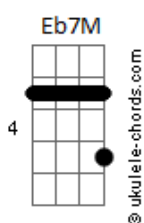

grentperez - Clementine

tom:

Intro: **Bb7M** **C7** **C** **Eb7M**

[Verse 1]

Cm7
I've been changing
Dm7
But the burnin' stays the same
Eb7M
What can I do to tame the heat of this fire?

Cm7
Forever savin'
Dm7
The remnants of a love
Eb7M
Like ancient stories told from another time
Gm7 Fm Eb7M Bb Eb7M
Eternally painted on my mind
Ebm7 Ebm
Mmm

[Chorus]

Bb7M
Color it gray
Gm7
Until I forget you
Cm7
Like I never met you
Ebm7
My dearest Clementine
Bb7M
Throw it away
Gm7
But close enough to you
C7
'Cause although I hate you
Ebm7 Ebm Bb7M
I will still fall in love, my Clementine
C7 Cm7
Every time, mmm

[Verse 2]

Bb7M
And if you're fadin'
C7
Then honey I'll be fadin' too
Eb
Darling, I don't even know who I am without you
Bb7M
Forever waitin'
C7
Times never wasted and still
Eb **Bb7M**
I find myself growin' old over you

[Pre-Chorus]

Gm7
You came in a dream
F **Eb7M Bb Eb7M**
You touched the depths of my mind
Ebm
Oh, no, no, no

Acordes

[Chorus]

Bb7M
Color it gray
Gm7
Until I forget you
Cm7
Like I never met you
Ebm7
My dearest Clementine
Bb7M
Throw it away
Gm7
But close enough to you
C7
'Cause although I hate you
Ebm **Gm7**
I will still fall in love, my Clementine
C7 Eb7M
Every time, always

[Bridge]

Eb7M
No matter how hard I try
Gm7 C7
My Clementine, every time
Eb7M Ebm7 Ebm
Oh, oh, oh, oh

[Chorus]

Bb7M
Color it gray
Gm7
Until I forget you
Cm7
Like I never met you
Eb7M Bb7M
My dearest, my dearest Clementine
Bb7M
Color it gray
Gm7
Until I forget you
Cm7
Like I never met you (Oh, oh)
Ebm7
My dearest Clementine (My dearest Clementine)
Bb7M
Throw it away
Gm7
But close enough to you
C7
'Cause although I hate you ('Cause although I hate you)
Ebm **Bb7M**
I will still fall in love, my Clementine (I'll still fall in love)
Cm7 C7 Eb7M Eb
Every time, always
Eb
No matter how hard I try
Bb7M C7
My Clementine, every time
Eb7M
Mmm, mmm
Ebm7 Ebm Bb7M Bb
You're always on my mind