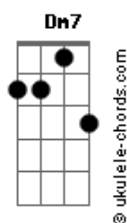

grentperez - Clementine

tom:

Intro: **Bb7M** **C7** **C** **Eb7M**

[Verse 1]

Cm7
I've been changing
Dm7
But the burnin' stays the same
Eb7M
What can I do to tame the heat of this fire?

Cm7
Forever savin'
Dm7
The remnants of a love
Eb7M
Like ancient stories told from another time
Gm7 Fm Eb7M Bb Eb7M
Eternally painted on my mind
Ebm7 Ebm
Mmm

[Chorus]

Bb7M
Color it gray
Gm7
Until I forget you
Cm7
Like I never met you
Ebm7
My dearest Clementine
Bb7M
Throw it away
Gm7
But close enough to you
C7
'Cause although I hate you
Ebm7 Ebm Bb7M
I will still fall in love, my Clementine
C7 Cm7
Every time, mmm

[Verse 2]

Bb7M
And if you're fadin'
C7
Then honey I'll be fadin' too
Eb
Darling, I don't even know who I am without you
Bb7M
Forever waitin'
C7
Times never wasted and still
Eb
I find myself growin' old over you
Bb7M

[Pre-Chorus]

Gm7
You came in a dream
F Eb7M Bb Eb7M
You touched the depths of my mind
Ebm
Oh, no, no, no

Acordes

[Chorus]

Bb7M
Color it gray
Gm7
Until I forget you
Cm7
Like I never met you
Ebm7
My dearest Clementine
Bb7M
Throw it away
Gm7
But close enough to you
C7
'Cause although I hate you
Ebm Gm7
I will still fall in love, my Clementine
C7 Eb7M
Every time, always