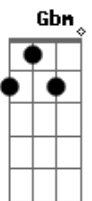

© ukulele-chords.com