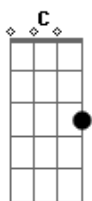

Solo: D Gbm Bm (4x)

3. Hey, Laura, it's me
 Sorry but I had to ring your doorbell so late
 But there's something bothering me
 All night long, I just couldn't wait
 With a healthy dose of make-believe
 Go 'head and lie to me and make me believe
 That you're in love with me and, ooooo, this fool can see
 That the rivers of your love flow uphill to me

(Outro)

Hey, Laura, it's me x3

Acordes

© ukulele-chords.com

© ukulele-chords.com

© ukulele-chords.com

© ukulele-chords.com

© ukulele-chords.com