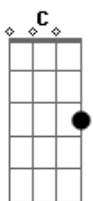

© ukulele-chords.com