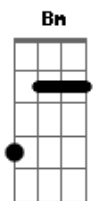

© ukulele-chords.com