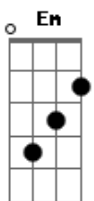

© ukulele-chords.com