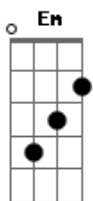

© ukulele-chords.com