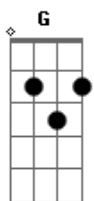

© ukulele-chords.com