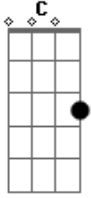

Gregory Isaacs - Sinner Man

Tom: C

Tabbed by: jojobeasty

Tuning: standard

Intro: bit / Main riff:

verse / chorus (reggae style):

G

F

| p pull-off

=====

Acordes

© ukulele-chords.com