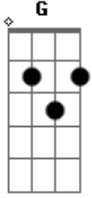

© ukulele-chords.com