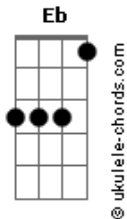

# Gregory Alan Isakov - Amsterdam

tom:  
 Capotraste na 3ª casa  
 Eb (forma dos acordes no tom de C)

[Verse]

C G Am G F7M G C G  
 All inside, our Amsterdam she hides  
 C G Am G F7M C  
 Watery-eyed that howling wind she's waving hi  
 F7M G C  
 Her other hand's in mine

( C C G F7M )  
 ( C C G F7M )

[Verse]

C G Am G F7M G C G  
 Oh, oh silhouette, she's growing tall and fine  
 C G Am G F7M C  
 She's got my back, she'll follow me, down every street  
 F7M G Am  
 No matter what my crime

( G F7M G Am )  
 ( Em F7M C )  
 ( C C G F7M )  
 ( C C G F7M )

[Verse]

## Acordes

C G Am G F7M G C G  
 All inside, our Amsterdam she flies  
 C G Am G F7M C  
 Hoarding the kites, that howling wind she'll take  
 everything

F7M G Am  
 But she's easy on the eyes

( G F7M G Am )  
 ( Em F7M C )  
 ( C C G F7M )  
 ( C C G F7M )  
 ( C C G F7M )  
 ( C C G F7M )