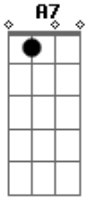

© ukulele-chords.com