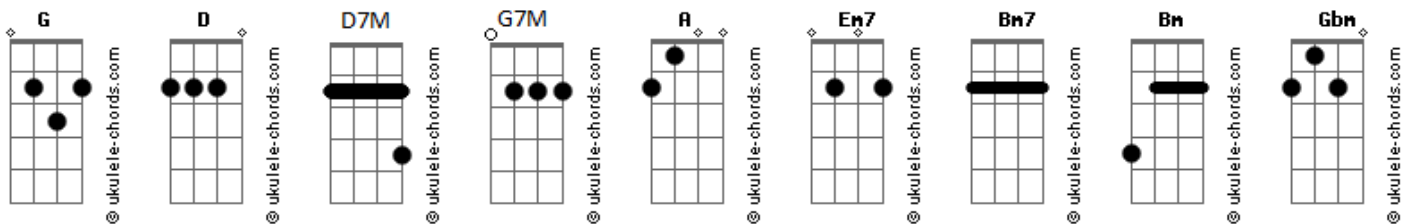

Bm7 G
Come on let me take you down (Oh well, oh well)
G G7M# G A
We'll go all the way to heaven

Em7 A A Bm7
Girl, I've been missing you
Em7 A
And you know, it's funny
Bm
Every time I get to feelin' this way
Em7 A
I wish I had you near me
Gbm Bm7 G7M G A
I wanna reach out and touch you

C
I can't stop thinking of the things we do
Bm
The way you call me baby when I'm holding you
D D
I shake and I shiver when I know you're near
D C Bm G A7
Then you whisper in my ear (oh baby, well, well)

D
Here in my mind (You know you did)
Bm7 G
girl, I wanna shake you down, (Oh baby)
G G7M# G A D
I can give you all the lovin' you need (I'm gonna love
you)
Bm7 G
Come on let me take you down (Oh well, oh well)
G G7M# G A
We'll go all the way to heaven

D
You read my mind (Eeny-meeny-miny-mo)
Bm7 G
girl, I wanna shake you down (Come on, girl, let's shock the
show)
G G7M# G A D
I can give you all the lovin' you need (Roses are red
and violets are blue)
Bm7 G
I'm gonna rock this world for you (Hey baby)
G G7M# G A
We'll go all the way to heaven

D
You read my mind
Bm7 G
Girl, I wanna shake you down
G G7M# G A D
I can give you all the lovin' you need
Bm7 G
Come on let me take you down
G G7M# G A
We'll go all the way to heaven

Acordes