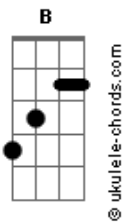

# Keith Green - You Are The One

tom:

Intro: C G C C  
C G G C

C G C C  
How I love you  
F C  
You are the one  
Dm G G  
You are the oh-one  
C G C C  
How I love you  
F G G C  
You are the one for me

C G C C  
I was so lost  
F C  
But you showed the way  
Dm G G  
'Cause you are the wa-ay  
C G C C  
I was so lost  
F G G C  
But you showed the way to me

D A D D  
How I love you  
G D  
You are the one  
Em A A  
You are the oh-one  
D A D D  
How I love you  
G A A D  
You are the one for me

D A D D  
I was lied to  
G D  
But you told the truth  
Em A A  
'Cause you are the tru-uth  
D A D D  
I was lied to  
G A A D  
But you showed the truth to me

## Acordes

A B B E  
You are the one for me  
E B E E  
I was dying  
A E  
But you gave me life  
Gbm B B  
'Cause you are the li-ife  
E B E E  
I was dying  
A B B E  
And you gave your life for me

E B E E  
How I love you  
A E  
You are the one  
Gbm B B  
You are the oh-one  
E B E E  
How I love you  
A E  
You are the one  
Gbm E  
God's risen Son  
A B B E  
You are the one for me

E B E E  
Hal-le-lu-jah  
A E  
You are the one  
Gbm E  
You are the one  
E B E E  
Hal-le-lu-jah  
A B B E  
You are the one for me

E B E E  
How I love you  
A E  
You are the one  
Gbm B B  
You are the oh-one  
E B E E  
How I love you  
A B B E  
You are the one for me