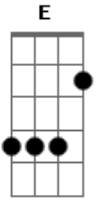

© ukulele-chords.com