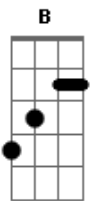

© ukulele-chords.com

© ukulele-chords.com