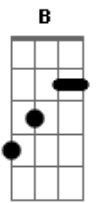

© ukulele-chords.com