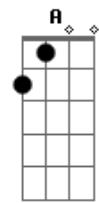

© ukulele-chords.com