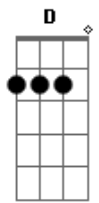

Green Day - Whatsername

Tom: D

Intro 2x: D B

Verso:

D B
Thought I ran onto you down on the street
D B
Then it turned out only to be a dream

Refrão:

G D Gb B A G
I made a point to burn all of the photographs
G D Gb B A G
She went away and then I took a different path
G D
I remember the face
Gb B A G
But I cant recall the name
G A D
Now I wonder how whatsername has been

Base 2x: (D B)

Solo:

Verso 2

D B
Seems that she disappeared with out a trace
D B
Did she ever marry old what's his face

Refrão

G D Gb B A G
I made a point to burn all of the photographs
G D Gb B A G
She went away and then I took a different path
G D
I remember the face
Gb B A G
But I cant recall the name
G A D
Now I wonder how whatsername has been

Ponte:

Guitarra 2(Solo)

G D
Remember, whatever
A D
It seems like forever ago
A D
Remember, whatever
A D
It seems like forever ago

G D
The regrets are useless
Gb
In my mind
B A G
She's in my head
G D
The regrets are useless
Gb
In my mind
B A G
She's in my head

G D Gb B A
Go... go... go...
G D Gb B A
Go... go... go...

G A D
And in the darkest night
G A D
If my memory serves me right
G A D
I'll never turn back time
G A D
Forgetting you, but not the timE

(D B)

Base 2x: (D B)

Solo:

D

Acordes

© ukulele-chords.com