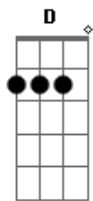

Green Day - Whatsername

Tom: D

Intro 2x: D B

Verso:

D B
Thought I ran onto you down on the street
D B
Then it turned out only to be a dream

Refrão:

G D Gb B A G
I made a point to burn all of the photographs
G D Gb B A G
She went away and then I took a different path
G D
I remember the face
Gb B A G
But I cant recall the name
G A D
Now I wonder how whatsername has been

Base 2x: (D B)

Solo:

Verso 2

D B
Seems that she disappeared with out a trace
D B
Did she ever marry old what's his face

Refrão

G D Gb B A G
I made a point to burn all of the photographs
G D Gb B A G
She went away and then I took a different path
G D
I remember the face
Gb B A G
But I cant recall the name
G A D
Now I wonder how whatsername has been

Ponte:

Guitarra 2(Solo)

G D
Remember, whatever
A D
It seems like forever ago
A D
Remember, whatever
A D
It seems like forever ago

G D
The regrets are useless
Gb
In my mind
B A G
She's in my head
G D
The regrets are useless
Gb
In my mind
B A G
She's in my head

G D Gb B A
Go... go... go...
G D Gb B A
Go... go... go...

G A D
And in the darkest night
G A D
If my memory serves me right
G A D
I'll never turn back time
G A D
Forgetting you, but not the timE

(D B)

Base 2x: (D B)

Solo:

D

Acordes