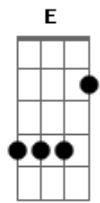

© ukulele-chords.com