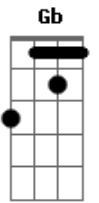

© ukulele-chords.com