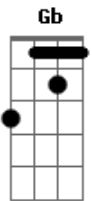

© ukulele-chords.com