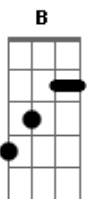

© ukulele-chords.com