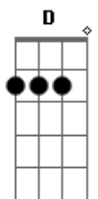

Green Day - Whatsername

Tom: D
Intro:

Verso 1:

D B
Thought I ran onto you down on the street
D B
Then it turned out only to be a dream

Refrão 1:

G D Gb B A G
I made a point to burn all of the photographs
G D Gb B A G
She went away and then I took a different path
G D
I remember the face
Gb B A G
But I can't recall the name
G A
Now I wonder how whatsername has been
Base do Solo(2x):

Solo(2x):

Verso 2(2x):

D B
Seems that she disappeared with out a trace
D B
Did she ever marry old what's his face

Refrão 2:

(1ª Parte)(3x)

(2ª Parte)(1x)

(1ª Parte)
G D Gb B A G
I made a point to burn all of the photographs
G D Gb B A G
She went away and then I took a different path
G D
I remember the face
Gb B A G
But I cant recall the name
(2ª Parte)
G A

Now I wonder how whatsername has been

Ponte:

B(P.M.)

B
Aaaah?
B
Aaaah?

Base do Solo:

Solo:
Verso 3:

G D
Remember, whatever
A D
It seems like forever ago
G D
Remember, whatever
A D
It seems like forever ago

G D
The regrets are useless
Gb
In my mind
B A
She's in my head
G D
The regrets are useless
Gb
In my mind
B A
She's in my head

G D Gb B A
Go... go... go...
G D Gb B A
Go... go... go...

G D
And in the darkest night
G A D
If my memory serves me right
G A D
I'll never turn back time
G A
Forgetting you, but not the time

Final:

Solo(Sem Base):

Acordes

© ukulele-chords.com