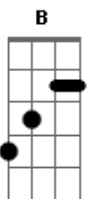

© ukulele-chords.com