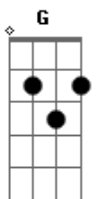

© ukulele-chords.com