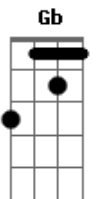

© ukulele-chords.com