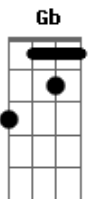

© ukulele-chords.com