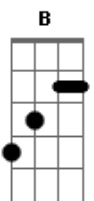

© ukulele-chords.com