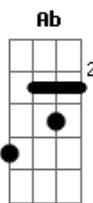

Green Day - Welcome To Paradise

Tom: **A**

(Skip this part the second time through the chorus and go to End Chorus)

Eb 175 BPM
Intro: Play 4x

Afinação: **Eb Ab Db Gb Bb**

End Chorus: Play this after you play the first part of the chorus the second time

PM.....

End Chorus: Play this after you play the first part of the chorus the second time

Bridge Part 4: Play 4X

Intro: Play 2x

Verse: Play 1x
Chorus: Repeat 2x

Verse: Play 1x

(Skip this part the second time through the chorus and go to End Chorus)

Chorus: Repeat 2x

End Chorus: Play this after you play the first part of the chorus the second time

Intro: Play 4x

Acordes

© ukulele-chords.com

© ukulele-chords.com

© ukulele-chords.com

© ukulele-chords.com