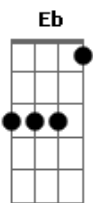

Green Day - Welcome To Paradise

Tom: **A**

(Skip this part the second time through the chorus and go to End Chorus)

Eb 175 BPM
Intro: Play 4x

Afinação: **Eb Ab Db Gb Bb**

End Chorus: Play this after you play the first part of the chorus the second time

Verse: Play 1X

Intro: Play 4x

Chorus: Repeat 2x

Bridge Part 1:

Bridge Part 2: Play 4X

PM.....

(Skip this part the second time through the chorus and go to End Chorus)

Bridge Part 3: Play 4X

PM.....

End Chorus: Play this after you play the first part of the chorus the second time

Bridge Part 4: Play 4X

Intro: Play 2x

Verse: Play 1x
Chorus: Repeat 2x

Verse: Play 1x

(Skip this part the second time through the chorus and go to End Chorus)

Chorus: Repeat 2x

End Chorus: Play this after you play the first part of the chorus the second time

Intro: Play 4x

Acordes

© ukulele-chords.com

© ukulele-chords.com

© ukulele-chords.com

© ukulele-chords.com