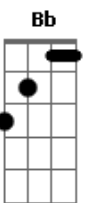

© ukulele-chords.com