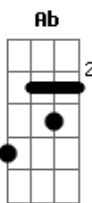

Green Day - Welcome To Paradise

Tom: **A**

(Skip this part the second time through the chorus and go to End Chorus)

Eb 175 BPM
Intro: Play 4x

Afinação: **Eb Ab Db Gb Bb**

End Chorus: Play this after you play the first part of the chorus the second time

PM.....

End Chorus: Play this after you play the first part of the chorus the second time

Bridge Part 4: Play 4X

Intro: Play 2x

Verse: Play 1x
Chorus: Repeat 2x

Verse: Play 1x

(Skip this part the second time through the chorus and go to End Chorus)

Chorus: Repeat 2x

End Chorus: Play this after you play the first part of the chorus the second time

Intro: Play 4x

Acordes

© ukulele-chords.com

© ukulele-chords.com

© ukulele-chords.com

© ukulele-chords.com