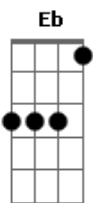

© ukulele-chords.com

© ukulele-chords.com