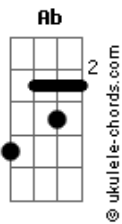

# Green Day - Walking Contradiction

Tom: **Db**  
Intro: **Ab**

Verse:  
( **G#**, **C#**, **F#**, **Ab** )  
Do as I say and not as I do  
because the shit's so thick you can't run away.  
I beg to differ and on the contrary,  
I agree with every word that you say.  
Talk is cheap and lies are expensive,  
My wallet's fat and so is my head.  
Hit and run and then I'll hit you again,  
I'm a smart-ass but I'm playing dumb.

## Acordes

Verse:  
(**G#**, **C#**, **F#**, **Ab** )  
Standards set and broken all the time,  
Control the chaos from behind a gun.  
Call it as I see it even if  
I was born deaf, blind and dumb.  
Losers winning big on the lottery,  
Rehab rejects still sniffing glue.  
Constant refutation with myself,  
I'm a victim of a catch-22.