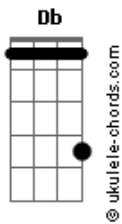

# Green Day - Walking Contradiction

Tom: **Db**  
Intro: **Ab**

Verse:  
( **G#**, **C#**, **F#**, **Ab** )  
Do as I say and not as I do  
because the shit's so thick you can't run away.  
I beg to differ and on the contrary,  
I agree with every word that you say.  
Talk is cheap and lies are expensive,  
My wallet's fat and so is my head.  
Hit and run and then I'll hit you again,  
I'm a smart-ass but I'm playing dumb.

## Acordes

Verse:  
(**G#**, **C#**, **F#**, **Ab** )  
Standards set and broken all the time,  
Control the chaos from behind a gun.  
Call it as I see it even if  
I was born deaf, blind and dumb.  
Losers winning big on the lottery,  
Rehab rejects still sniffing glue.  
Constant refutation with myself,  
I'm a victim of a catch-22.