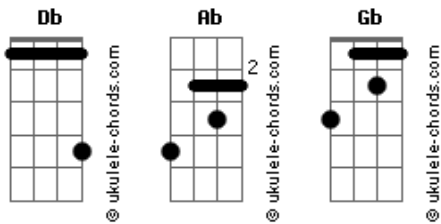

Green Day - Walking Contradiction

Tom: **Db**
Intro: **Ab**

Verse:
(**G#**, **C#**, **F#**, **Ab**)
Do as I say and not as I do
because the shit's so thick you can't run away.
I beg to differ and on the contrary,
I agree with every word that you say.
Talk is cheap and lies are expensive,
My wallet's fat and so is my head.
Hit and run and then I'll hit you again,
I'm a smart-ass but I'm playing dumb.

Chorus:
G#, **C#**, **F#**, **G#**-2x

NO WORDS

Acordes

Verse:
(**G#**, **C#**, **F#**, **Ab**)
Standards set and broken all the time,
Control the chaos from behind a gun.
Call it as I see it even if
I was born deaf, blind and dumb.
Losers winning big on the lottery,
Rehab rejects still sniffing glue.
Constant refutation with myself,
I'm a victim of a catch-22.

Chorus:
(**C#**, **F#**, **Ab**)
I have no belief.
But I believe, I'm a walking contradiction.
And, I ain't got no right.- **Ab Db Gb Ab** 2x e volta des do comçu