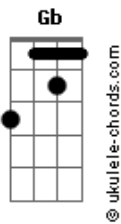

# Green Day - Walking Contradiction

Tom: **Db**  
Intro: **Ab**

Verse:  
( **G#**, **C#**, **F#**, **Ab** )  
Do as I say and not as I do  
because the shit's so thick you can't run away.  
I beg to differ and on the contrary,  
I agree with every word that you say.  
Talk is cheap and lies are expensive,  
My wallet's fat and so is my head.  
Hit and run and then I'll hit you again,  
I'm a smart-ass but I'm playing dumb.

## Acordes

Verse:  
(**G#**, **C#**, **F#**, **Ab** )  
Standards set and broken all the time,  
Control the chaos from behind a gun.  
Call it as I see it even if  
I was born deaf, blind and dumb.  
Losers winning big on the lottery,  
Rehab rejects still sniffing glue.  
Constant refutation with myself,  
I'm a victim of a catch-22.