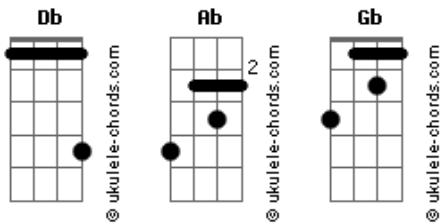

Green Day - Walking Contradiction

Tom: **Db**
Intro: **Ab**

Verse:
(**G#**, **C#**, **F#**, **Ab**)
Do as I say and not as I do
because the shit's so thick you can't run away.
I beg to differ and on the contrary,
I agree with every word that you say.
Talk is cheap and lies are expensive,
My wallet's fat and so is my head.
Hit and run and then I'll hit you again,
I'm a smart-ass but I'm playing dumb.

Chorus:
G#, **C#**, **F#**, **G#**-2x

NO WORDS

Acordes

Verse:
(**G#**, **C#**, **F#**, **Ab**)
Standards set and broken all the time,
Control the chaos from behind a gun.
Call it as I see it even if
I was born deaf, blind and dumb.
Losers winning big on the lottery,
Rehab rejects still sniffing glue.
Constant refutation with myself,
I'm a victim of a catch-22.

Chorus:
(**C#**, **F#**, **Ab**)
I have no belief.
But I believe, I'm a walking contradiction.
And, I ain't got no right.- **Ab Db Gb Ab** 2x e volta des do comço