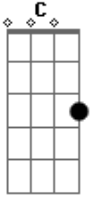

Green Day - Walking Alone

Tom: **C**

HARMONICA

Intro:

VERSE

CHORUS

Acordes

© ukulele-chords.com