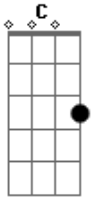

Green Day - Viva La Gloria!

Tom: C
Intro: C - Em - F - C

C Em
Hey Gloria
F G C
Are you standing close to the edge?
Em F
Lookout to the setting sun
G C
The brink of your vision
Em
Eternal youth is
F G C
A landscape of the lie
Em F
The cracks of my skin can prove
G C
As the years will testify
Em F
Say your prayers and light a fire
G C
We're going to start a war
Em F
Your slogans a gun for hire

G C
It's what we waited for
Em
Hey Gloria,
F G C
This is why we're on the edge
Em
The fight of our lives been drawn to
F C
This undying love.

Chorus:

Verse:

Chorus x2

Ending:

So Gloria.....

Acordes

© ukulele-chords.com