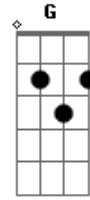

© ukulele-chords.com