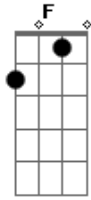

© ukulele-chords.com