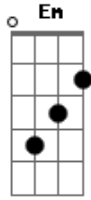

Green Day - Viva La Gloria!

Tom: C
Intro: C - Em - F - C

C Em
Hey Gloria
F G C
Are you standing close to the edge?
Em F
Lookout to the setting sun
G C
The brink of your vision
Em
Eternal youth is
F G C
A landscape of the lie
Em F
The cracks of my skin can prove
G C
As the years will testify
Em F
Say your prayers and light a fire
G C
We're going to start a war
Em F
Your slogans a gun for hire

G C
It's what we waited for
Em
Hey Gloria,
F G C
This is why we're on the edge
Em
The fight of our lives been drawn to
F C
This undying love.

Chorus:

Verse:

Chorus x2

Ending:

So Gloria.....

Acordes

© ukulele-chords.com

© ukulele-chords.com

© ukulele-chords.com

© ukulele-chords.com