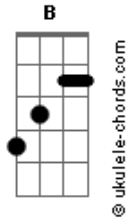

Green Day - Too Much Too Soon

Tom: B
Intro: =====

Verse
=====

XXXXXXXXXXXXXXXXXXXXX XXXXXXXXXXXXXXXXXXXXXXXX
XXXXXXXXXXXXXXXXXXXXX

Bridge
=====

Chorus
=====

Break
=====

Solo - w/ reverb/Wah
=====

Outro

Acordes

=====

Finish on
=====

e| --- |
B| --- |
G| --- |
D| -9- |
A| -9- |
E| -7- |

Song Order
=====

Intro:	x2
Verse	x4
Bridge	x1
Chorus	x4
Break	x2
Verse	x4
Bridge	x1
Chorus	x4
Break	x2
Solo	x1
Chorus	x4
Outro	x4