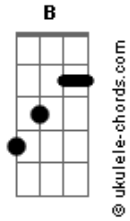

# Green Day - Too Much Too Soon

Tom: B  
Intro: =====

Verse  
=====

XXXXXXXXXXXXXXXXXXXXX XXXXXXXXXXXXXXXXXXXXXXXX  
XXXXXXXXXXXXXXXXXXXXX

Bridge  
=====

Chorus  
=====

Break  
=====

Solo - w/ reverb/Wah  
=====

## Acordes

=====

Finish on  
=====

e| --- |  
B| --- |  
G| --- |  
D| -9- |  
A| -9- |  
E| -7- |

Song Order  
=====

Intro: x2  
Verse x4  
Bridge x1  
Chorus x4  
Break x2  
Verse x4  
Bridge x1  
Chorus x4  
Break x2  
Solo x1  
Chorus x4  
Outro x4