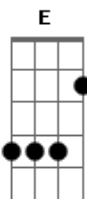

Green Day - Tight Wad Hill

Tom: G

VERSE 1:

A
 Cheapskate on the hill a thrill seeker making deals
 G A G
 Sugar city urchin wasting time
 A
 Town of lunatics begging for another fix
 G A
 Turning tricks for speedballs one more night

PRE-CHORUS:

C G A
 Making your rounds once again
 C G A
 Turning up empty handed

CHORUS:

C G C G
 Bumming a ride, burning daylight
 C G A G
 Last up & dawn, tight wad hill

VERSE 2:

A

Acordes

© ukulele-chords.com

© ukulele-chords.com

© ukulele-chords.com

© ukulele-chords.com

Drugstore hooligan another white trash mannequin
 G A G
 On display to rot up on the hill
 A
 Living out a lie but having the time of his life
 G A
 Hating every minute of his existence