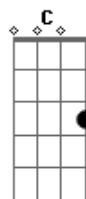

Green Day - Tight Wad Hill

Tom: G

VERSE 1:

A
 Cheapskate on the hill a thrill seeker making deals
 G A G
 Sugar city urchin wasting time
 A
 Town of lunatics begging for another fix
 G A
 Turning tricks for speedballs one more night

PRE-CHORUS:

C G A
 Making your rounds once again
 C G A
 Turning up empty handed

CHORUS:

C G C G
 Bumming a ride, burning daylight
 C G A G
 Last up & dawn, tight wad hill

VERSE 2:

A

Acordes

© ukulele-chords.com

© ukulele-chords.com

© ukulele-chords.com

© ukulele-chords.com

Drugstore hooligan another white trash mannequin
 G A G
 On display to rot up on the hill
 A
 Living out a lie but having the time of his life
 G A
 Hating every minute of his existence