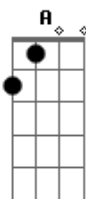

PRE-CHORUS:

C G A
 Making your rounds once again
 C G A
 Turning up empty handed

CHORUS:

C G C G
 Bumming a ride, burning daylight
 C G A G
 Last up & dawn, tight wad hill

VERSE 2:

A

Acordes

© ukulele-chords.com

© ukulele-chords.com

© ukulele-chords.com

© ukulele-chords.com

Drugstore hooligan another white trash mannequin
 G A G
 On display to rot up on the hill
 A
 Living out a lie but having the time of his life
 G A
 Hating every minute of his existence