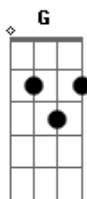

Green Day - Tight Wad Hill

Tom: G

VERSE 1:

A
 Cheapskate on the hill a thrill seeker making deals
 G A G
 Sugar city urchin wasting time
 A
 Town of lunatics begging for another fix
 G A
 Turning tricks for speedballs one more night

PRE-CHORUS:

C G A
 Making your rounds once again
 C G A
 Turning up empty handed

CHORUS:

C G C G
 Bumming a ride, burning daylight
 C G A G
 Last up & dawn, tight wad hill

VERSE 2:

A

Acordes

© ukulele-chords.com

© ukulele-chords.com

© ukulele-chords.com

© ukulele-chords.com

Drugstore hooligan another white trash mannequin
 G A G
 On display to rot up on the hill
 A
 Living out a lie but having the time of his life
 G A
 Hating every minute of his existence