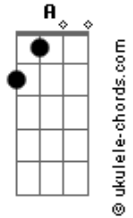

Green Day - The Static Age

Tom: **A**

I. Verse x3
Gtr 1

Gtr 2

II. Pre-Chorus
Gtr 1

: : :
Gtr 2

III. Chorus
Gtr 1

Gtr 2

IV. Repeat Verse

V. Repeat Pre-Chorus

VI. Repeat Chorus x2

VII. Bridge
Both Guitars

Acordes

VIII. Solo / Keychange 1 Step
Gtr 1

Gtr 2

IX. AdLib / Keychange 2 Steps
Gtr 1

Gtr 2

X. Pre-Chorus
Gtr 1

: : :
Gtr 2

XI. Chorus x4
Gtr 1

Gtr 2

XII. outro
Both Guitars