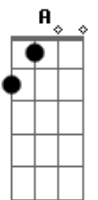

Green Day - The Forgotten

Tom: D
Intro: 2x: A E Db D

A E
Where in the world's the forgotten?
Gbm Db
They're lost inside your memory
D A
You're dragging on, your heart's been broken
G E
As we all go down in history

Base: A E Gbm D A E
Solo:

(Refrão 1)

(Refrão 2)

(Intro final)

Acordes

© ukulele-chords.com

© ukulele-chords.com

© ukulele-chords.com