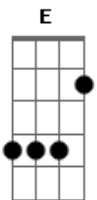

Green Day - The Forgotten

Tom: D
Intro: 2x: A E Db D

A E
Where in the world's the forgotten?
Gbm Db
They're lost inside your memory
D A
You're dragging on, your heart's been broken
G E
As we all go down in history

A E
Where in the world did the time go?
Gbm Db
It's where your spirit seems to roam
D A
Like losing faith to our abandon
G E
Or an empty hallway from a broken home

Refrão 1:
Gbm A
Don't look away
D A A
From the arms of a bad dream
Gbm Db
Don't look away
D E
Sometimes you're better lost than to be seen

(Refrão 1)

Refrão 2:
A E
Well don't look away
Db D
From the arms of a moment
A E
Don't look away
Db D
From the arms of tomorrow
A E
Well don't look away
Db D
From the arms of a moment
Don't look away
E
From the arms of love

Base: A E Gbm D A E
Solo:

(Refrão 1)

(Refrão 2)

(Intro final)

Acordes

© ukulele-chords.com

© ukulele-chords.com

© ukulele-chords.com