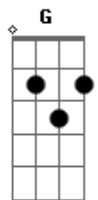

© ukulele-chords.com