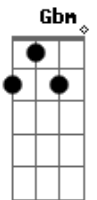

© ukulele-chords.com