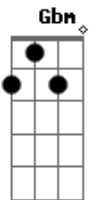

© ukulele-chords.com