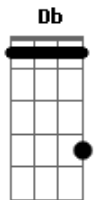

Green Day - The Forgotten

Tom: D
Intro: 2x: A E Db D

A E
Where in the world's the forgotten?
Gbm Db
They're lost inside your memory
D A
You're dragging on, your heart's been broken
G E
As we all go down in history

Base: A E Gbm D A E
Solo:

(Refrão 1)

(Refrão 2)

(Intro final)

Acordes

© ukulele-chords.com

© ukulele-chords.com

© ukulele-chords.com