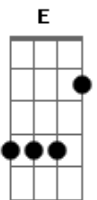

Green Day - The Forgotten

Tom: D
Intro: 2x: A E Db D

A E
Where in the world's the forgotten?
Gbm Db
They're lost inside your memory
D A
You're dragging on, your heart's been broken
G E
As we all go down in history

A E
Where in the world did the time go?
Gbm Db
It's where your spirit seems to roam
D A
Like losing faith to our abandon
G E
Or an empty hallway from a broken home

Refrão 1:
Gbm A
Don't look away
D A A
From the arms of a bad dream
Gbm Db
Don't look away
D E
Sometimes you're better lost than to be seen

(Refrão 1)

Refrão 2:
A E
Well don't look away
Db D
From the arms of a moment
A E
Don't look away
Db D
From the arms of tomorrow
A E
Well don't look away
Db D
From the arms of a moment
Don't look away
E
From the arms of love

Base: A E Gbm D A E
Solo:

(Refrão 1)

(Refrão 2)

(Intro final)

Acordes

© ukulele-chords.com

© ukulele-chords.com

© ukulele-chords.com