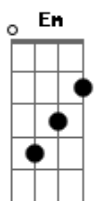

Green Day - Sweet 16

Tom: G
Intro:

G Bm
Bring me back
Am D
To an hour ago
G Bm
Time stands still
Am D
As the years go by
G Bm
Brown eyed girl
Am
That's throwing down
D G
A bottle of Old English
Bm Am D
Back in the warehouse

(Intro)

G Bm
Sleep on the floor
Am D
On cardboard
G Bm
Stab out my heart
Am D
Like a dart board
G Bm
Brown skinned girl
Am
That I've dreamed about
D G

A long long time now

Bm
From the Mid-West
Am D
To the beach

(Intro)

Base do solo: G Bm Am D (4x)

Solo:

C G
Old days are fine
Bm Em
But are left so far behind
C D
From California
G C G
To Jane Streets
C G
The kids are alright
Bm C D
Alright as they'll ever be
C D
Cause you will always be my,
C D
Well you will always be my,
C D
You will always be my sweet sixteen

(Intro) E fecha com G.

Acordes

© ukulele-chords.com

© ukulele-chords.com

© ukulele-chords.com

© ukulele-chords.com

© ukulele-chords.com

© ukulele-chords.com