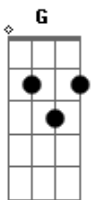

Green Day - Sweet 16

Tom: G
Intro:

G Bm
Bring me back
Am D
To an hour ago
G Bm
Time stands still
Am D
As the years go by
G Bm
Brown eyed girl
Am
That's throwing down
D G
A bottle of Old English
Bm Am D
Back in the warehouse

Refrão:

C G
Old days are fine
Bm Em
But are left so far behind
C D
From California
G C G
To Jane Streets
C G
The kids are alright
Bm C D
Alright as they'll ever be
C D
Cause you will always be my,
C D
Well you will always be my,
C D
You will always be my sweet sixteen

(Intro)

G Bm
Sleep on the floor
Am D
On cardboard
G Bm
Stab out my heart
Am D
Like a dart board
G Bm
Brown skinned girl
Am
That I've dreamed about
D G

A long long time now

Bm
From the Mid-West
Am D
To the beach

Refrão:

C G
Old days are fine
Bm Em
But are left so far behind
C D
From California
G C G
To Jane Streets
C G
The kids are alright
Bm C D
Alright as they'll ever be
C D
Cause you will always be my,
C D
Well you will always be my,
C D
You will always be my sweet sixteen

(Intro)

Base do solo: G Bm Am D (4x)

Solo:

C G
Old days are fine
Bm Em
But are left so far behind
C D
From California
G C G
To Jane Streets
C G
The kids are alright
Bm C D
Alright as they'll ever be
C D
Cause you will always be my,
C D
Well you will always be my,
C D
You will always be my sweet sixteen

(Intro) E fecha com G.

Acordes

© ukulele-chords.com