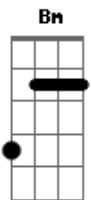

© ukulele-chords.com