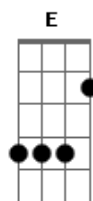

Green Day - Sweet 16

Tom: G
Intro:

G Bm
Bring me back
Am D
To an hour ago
G Bm
Time stands still
Am D
As the years go by
G Bm
Brown eyed girl
Am
That's throwing down
D G
A bottle of Old English
Bm Am D
Back in the warehouse

(Intro)

G Bm
Sleep on the floor
Am D
On cardboard
G Bm
Stab out my heart
Am D
Like a dart board
G Bm
Brown skinned girl
Am
That I've dreamed about
D G

A long long time now

Bm
From the Mid-West
Am D
To the beach

(Intro)

Base do solo: G Bm Am D (4x)

Solo:

C G
Old days are fine
Bm Em
But are left so far behind
C D
From California
G C G
To Jane Streets
C G
The kids are alright
Bm C D
Alright as they'll ever be
C D
Cause you will always be my,
C D
Well you will always be my,
C D
You will always be my sweet sixteen

(Intro) E fecha com G.

Acordes

© ukulele-chords.com

© ukulele-chords.com

© ukulele-chords.com

© ukulele-chords.com

© ukulele-chords.com

© ukulele-chords.com