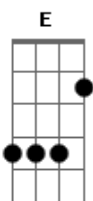

Green Day - Sweet 16

Tom: G
Intro:

G Bm
Bring me back
Am D
To an hour ago
G Bm
Time stands still
Am D
As the years go by
G Bm
Brown eyed girl
Am
That's throwing down
D G
A bottle of Old English
Bm Am D
Back in the warehouse

(Intro)

G Bm
Sleep on the floor
Am D
On cardboard
G Bm
Stab out my heart
Am D
Like a dart board
G Bm
Brown skinned girl
Am
That I've dreamed about
D G

A long long time now

Bm
From the Mid-West
Am D
To the beach

(Intro)

Base do solo: G Bm Am D (4x)

Solo:

C G
Old days are fine
Bm Em
But are left so far behind
C D
From California
G C G
To Jane Streets
C G
The kids are alright
Bm C D
Alright as they'll ever be
C D
Cause you will always be my,
C D
Well you will always be my,
C D
You will always be my sweet sixteen

(Intro) E fecha com G.

Acordes

© ukulele-chords.com

© ukulele-chords.com

© ukulele-chords.com

© ukulele-chords.com

© ukulele-chords.com

© ukulele-chords.com