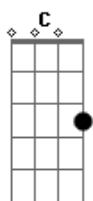

(Intro)

G Bm
Sleep on the floor
Am D
On cardboard
G Bm
Stab out my heart
Am D
Like a dart board
G Bm
Brown skinned girl
Am
That I've dreamed about
D G

A long long time now

Bm
From the Mid-West
Am D
To the beach

(Intro)

Base do solo: G Bm Am D (4x)

Solo:

C G
Old days are fine
Bm Em
But are left so far behind
C D
From California
G C G
To Jane Streets
C G
The kids are alright
Bm C D
Alright as they'll ever be
C D
Cause you will always be my,
C D
Well you will always be my,
C D
You will always be my sweet sixteen

(Intro) E fecha com G.

Acordes

© ukulele-chords.com

© ukulele-chords.com

© ukulele-chords.com

© ukulele-chords.com

© ukulele-chords.com

© ukulele-chords.com