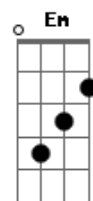

Green Day - Sweet 16

Tom: G
Intro:

G Bm
Bring me back
Am D
To an hour ago
G Bm
Time stands still
Am D
As the years go by
G Bm
Brown eyed girl
Am
That's throwing down
D G
A bottle of Old English
Bm Am D
Back in the warehouse

(Intro) E fecha com G.

Acordes

© ukulele-chords.com

© ukulele-chords.com

© ukulele-chords.com

© ukulele-chords.com

© ukulele-chords.com

© ukulele-chords.com