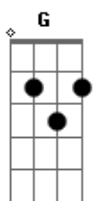

Green Day - Sweet 16

Tom: G
Intro:

G Bm
Bring me back
Am D
To an hour ago
G Bm
Time stands still
Am D
As the years go by
G Bm
Brown eyed girl
Am
That's throwing down
D G
A bottle of Old English
Bm Am D
Back in the warehouse

Refrão:

C G
Old days are fine
Bm Em
But are left so far behind
C D
From California
G C G
To Jane Streets
C G
The kids are alright
Bm C D
Alright as they'll ever be
C D
Cause you will always be my,
C D
Well you will always be my,
C D
You will always be my sweet sixteen

(Intro)

G Bm
Sleep on the floor
Am D
On cardboard
G Bm
Stab out my heart
Am D
Like a dart board
G Bm
Brown skinned girl
Am
That I've dreamed about
D G

A long long time now

Bm
From the Mid-West
Am D
To the beach

Refrão:

C G
Old days are fine
Bm Em
But are left so far behind
C D
From California
G C G
To Jane Streets
C G
The kids are alright
Bm C D
Alright as they'll ever be
C D
Cause you will always be my,
C D
Well you will always be my,
C D
You will always be my sweet sixteen

(Intro)

Base do solo: G Bm Am D (4x)

Solo:

C G
Old days are fine
Bm Em
But are left so far behind
C D
From California
G C G
To Jane Streets
C G
The kids are alright
Bm C D
Alright as they'll ever be
C D
Cause you will always be my,
C D
Well you will always be my,
C D
You will always be my sweet sixteen

(Intro) E fecha com G.

Acordes

© ukulele-chords.com