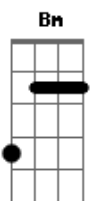

© ukulele-chords.com