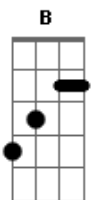

Green Day - Stuck With Me

Tom: E
Intro: E Db B A

Verse: E B A B A B
E I'm not part of your elite, I'm just alright B
A Class structure, Having colors B
A Bleeding from my throat B
E I'm not subservent to you, I'm just alright B
A Downclassed, by the powers that be B
A Give me loss of hope. B

Chorus:
Db Cast out, buried in a hole. A E
Db Struck down, forcing me to fall. A E
Db A E

Destroyed, giving up the fight.
A B E
And I know i'm not alright.

Verse#2:
E What's my price and will you pay, it if it's alright? B
A Take it from my dignity and B
A waste it till it's dead. B
E Throw me back into the gutter, 'cause it's alright B
A Find another pleasure fuck B
A And drag 'em down to hell. B

Chorus
Intro: Solo: B
Chorus

Acordes

© ukulele-chords.com

© ukulele-chords.com

© ukulele-chords.com

© ukulele-chords.com