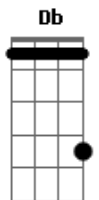

© ukulele-chords.com