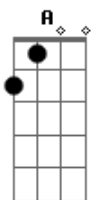

Green Day - Stuck With Me

Tom: E
Intro: E Db B A

Verse: E B A B A B
E I'm not part of your elite, I'm just alright B
A Class structure, Having colors B
A Bleeding from my throat B
E I'm not subservent to you, I'm just alright B
A Downclassed, by the powers that be B
A Give me loss of hope. B

Chorus:
Db Cast out, buried in a hole. A E
Db Struck down, forcing me to fall. A E
Db A E

Destroyed, giving up the fight.
A B E
And I know i'm not alright.

Verse#2:
E What's my price and will you pay, it if it's alright? B
A Take it from my dignity and B
A waste it till it's dead. B
E Throw me back into the gutter, 'cause it's alright B
A Find another pleasure fuck B
A And drag 'em down to hell. B

Chorus
Intro: Solo: B
Chorus

Acordes

© ukulele-chords.com

© ukulele-chords.com

© ukulele-chords.com

© ukulele-chords.com