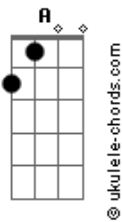

Green Day - Stay The Night

tom:

Ab (forma dos acordes no tom de A)

Afinação: Eb Ab Db Gb Bb Eb

Intro: A E A D E

A D
Well, I ain't got much time, so I'll get to the point
A D E
Do you wanna share a ride and get the fuck out of this joint?
A D
I've got an impulse so repulsive that it burns
A D E
I wanna break your heart until it makes your stomach churn

Gbm D A E
I gotta know if you're the one that got away
Gbm D A E
Even though it was never meant to be

A E A D
Say you'll stay the night
E A
'Cause we're running out of time
E A D
So stay the night
E
I don't wanna say goodbye

A E A D
Say you'll stay the night

Acordes

E A
'Cause we're running out of time
E A D
So stay the night
E
I don't wanna say goodbye

A D
Well, you're so sick and tired of feeling so alone
A D E
Well, I don't understand the point if you have to go home
A D
So won't you stay and count the circles 'round my eyes?
A D E
And we can watch the stars until the sun begins to rise

Gbm D A E
I gotta know if you're the one that got away
Gbm D A E
Even though it was never meant to be

A E A D
Say you'll stay the night
E A
'Cause we're running out of time
E A D
So stay the night
E
I don't wanna say goodbye