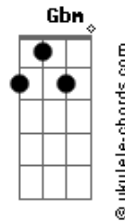

Green Day - Stay The Night

tom:

Ab (forma dos acordes no tom de A)

Afinação: Eb Ab Db Gb Bb Eb

Intro: A E A D E

A D
Well, I ain't got much time, so I'll get to the point
A D E
Do you wanna share a ride and get the fuck out of this joint?
A D
I've got an impulse so repulsive that it burns
A D E
I wanna break your heart until it makes your stomach churn

Gbm D A E
I gotta know if you're the one that got away
Gbm D A E
Even though it was never meant to be

A E A D
Say you'll stay the night
E A
'Cause we're running out of time
E A D
So stay the night
E
I don't wanna say goodbye

A E A D
Say you'll stay the night

Acordes

E A
'Cause we're running out of time
E A D
So stay the night
E
I don't wanna say goodbye

A D
Well, you're so sick and tired of feeling so alone
A D E
Well, I don't understand the point if you have to go home
A D
So won't you stay and count the circles 'round my eyes?
A D E
And we can watch the stars until the sun begins to rise

Gbm D A E
I gotta know if you're the one that got away
Gbm D A E
Even though it was never meant to be

A E A D
Say you'll stay the night
E A
'Cause we're running out of time
E A D
So stay the night
E
I don't wanna say goodbye