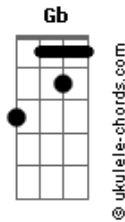

Green Day - Stay The Night

tom:

Ab (forma dos acordes no tom de A)

Afinação: Eb Ab Db Gb Bb Eb

Intro: A E A D E

A D
Well, I ain't got much time, so I'll get to the point
A D E
Do you wanna share a ride and get the fuck out of this joint?
A D
I've got an impulse so repulsive that it burns
A D E
I wanna break your heart until it makes your stomach churn

Gbm D A E
I gotta know if you're the one that got away
Gbm D A E
Even though it was never meant to be

A E A D
Say you'll stay the night
E A
'Cause we're running out of time
E A D
So stay the night
E
I don't wanna say goodbye

A E A D
Say you'll stay the night

Acordes

E A
'Cause we're running out of time
E A D
So stay the night
E
I don't wanna say goodbye

A D
Well, you're so sick and tired of feeling so alone
A D E
Well, I don't understand the point if you have to go home
A D
So won't you stay and count the circles 'round my eyes?
A D E
And we can watch the stars until the sun begins to rise