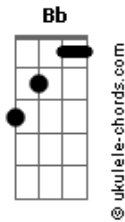

Green Day - Stay The Night

tom:

Ab (forma dos acordes no tom de A)

Afinação: Eb Ab Db Gb Bb Eb

Intro: A E A D E

A D
Well, I ain't got much time, so I'll get to the point
A D E
Do you wanna share a ride and get the fuck out of this joint?
A D
I've got an impulse so repulsive that it burns
A D E
I wanna break your heart until it makes your stomach churn

Gbm D A E
I gotta know if you're the one that got away
Gbm D A E
Even though it was never meant to be

A E A D
Say you'll stay the night
E A
'Cause we're running out of time
E A D
So stay the night
E
I don't wanna say goodbye

A E A D
Say you'll stay the night

Acordes

E A
'Cause we're running out of time
E A D
So stay the night
E
I don't wanna say goodbye

A D
Well, you're so sick and tired of feeling so alone
A D E
Well, I don't understand the point if you have to go home
A D
So won't you stay and count the circles 'round my eyes?
A D E
And we can watch the stars until the sun begins to rise