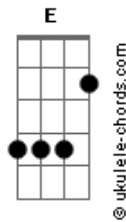

Green Day - Stay The Night

tom:

Ab (forma dos acordes no tom de A)

Afinação: Eb Ab Db Gb Bb Eb

Intro: A E A D E

A D
Well, I ain't got much time, so I'll get to the point
A D E
Do you wanna share a ride and get the fuck out of this joint?
A D
I've got an impulse so repulsive that it burns
A D E
I wanna break your heart until it makes your stomach churn

Gbm D A E
I gotta know if you're the one that got away
Gbm D A E
Even though it was never meant to be

A E A D
Say you'll stay the night
E A
'Cause we're running out of time
E A D
So stay the night
E
I don't wanna say goodbye

A E A D
Say you'll stay the night

Acordes

E A
'Cause we're running out of time
E A D
So stay the night
E
I don't wanna say goodbye

A D
Well, you're so sick and tired of feeling so alone
A D E
Well, I don't understand the point if you have to go home
A D
So won't you stay and count the circles 'round my eyes?
A D E
And we can watch the stars until the sun begins to rise