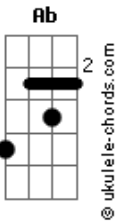

Green Day - Stay The Night

tom:

Ab (forma dos acordes no tom de A)

Afinação: Eb Ab Db Gb Bb Eb

Intro: A E A D E

A D
Well, I ain't got much time, so I'll get to the point
A D E
Do you wanna share a ride and get the fuck out of this joint?
A D
I've got an impulse so repulsive that it burns
A D E
I wanna break your heart until it makes your stomach churn

Gbm D A E
I gotta know if you're the one that got away
Gbm D A E
Even though it was never meant to be

A E A D
Say you'll stay the night
E A
'Cause we're running out of time
E A D
So stay the night
E
I don't wanna say goodbye

A E A D
Say you'll stay the night

Acordes

E A
'Cause we're running out of time
E A D
So stay the night
E
I don't wanna say goodbye

A D
Well, you're so sick and tired of feeling so alone
A D E
Well, I don't understand the point if you have to go home
A D
So won't you stay and count the circles 'round my eyes?
A D E
And we can watch the stars until the sun begins to rise