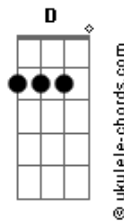

Green Day - Stay The Night

tom:

Ab (forma dos acordes no tom de A)

Afinação: Eb Ab Db Gb Bb Eb

Intro: A E A D E

A D
Well, I ain't got much time, so I'll get to the point
A D E
Do you wanna share a ride and get the fuck out of this joint?
A D
I've got an impulse so repulsive that it burns
A D E
I wanna break your heart until it makes your stomach churn

Gbm D A E
I gotta know if you're the one that got away
Gbm D A E
Even though it was never meant to be

A E A D
Say you'll stay the night
E A
'Cause we're running out of time
E A D
So stay the night
E
I don't wanna say goodbye

A E A D
Say you'll stay the night

Acordes

E A
'Cause we're running out of time
E A D
So stay the night
E
I don't wanna say goodbye

A D
Well, you're so sick and tired of feeling so alone
A D E
Well, I don't understand the point if you have to go home
A D
So won't you stay and count the circles 'round my eyes?
A D E
And we can watch the stars until the sun begins to rise

Gbm D A E
I gotta know if you're the one that got away
Gbm D A E
Even though it was never meant to be

A E A D
Say you'll stay the night
E A
'Cause we're running out of time
E A D
So stay the night
E
I don't wanna say goodbye