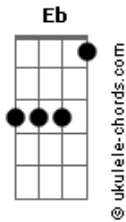

Green Day - Stay The Night

tom:

Ab (forma dos acordes no tom de A)

Afinação: Eb Ab Db Gb Bb Eb

Intro: A E A D E

A D
Well, I ain't got much time, so I'll get to the point
A D E
Do you wanna share a ride and get the fuck out of this joint?
A D
I've got an impulse so repulsive that it burns
A D E
I wanna break your heart until it makes your stomach churn

Gbm D A E
I gotta know if you're the one that got away
Gbm D A E
Even though it was never meant to be

A E A D
Say you'll stay the night
E A
'Cause we're running out of time
E A D
So stay the night
E
I don't wanna say goodbye

A E A D
Say you'll stay the night

Acordes

E A
'Cause we're running out of time
E A D
So stay the night
E
I don't wanna say goodbye

A D
Well, you're so sick and tired of feeling so alone
A D E
Well, I don't understand the point if you have to go home
A D
So won't you stay and count the circles 'round my eyes?
A D E
And we can watch the stars until the sun begins to rise