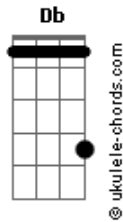

Green Day - Stay The Night

tom:

Ab (forma dos acordes no tom de A)

Afinação: Eb Ab Db Gb Bb Eb

Intro: A E A D E

A D
Well, I ain't got much time, so I'll get to the point
A D E
Do you wanna share a ride and get the fuck out of this joint?
A D
I've got an impulse so repulsive that it burns
A D E
I wanna break your heart until it makes your stomach churn

Gbm D A E
I gotta know if you're the one that got away
Gbm D A E
Even though it was never meant to be

A E A D
Say you'll stay the night
E A
'Cause we're running out of time
E A D
So stay the night
E
I don't wanna say goodbye

A E A D
Say you'll stay the night

Acordes

E A
'Cause we're running out of time
E A D
So stay the night
E
I don't wanna say goodbye

A D
Well, you're so sick and tired of feeling so alone
A D E
Well, I don't understand the point if you have to go home
A D
So won't you stay and count the circles 'round my eyes?
A D E
And we can watch the stars until the sun begins to rise

Gbm D A E
I gotta know if you're the one that got away
Gbm D A E
Even though it was never meant to be

A E A D
Say you'll stay the night
E A
'Cause we're running out of time
E A D
So stay the night
E
I don't wanna say goodbye