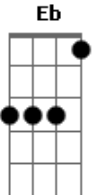

Green Day - St. Jimmy

Tom: **D**
Intro:

St. Jimmy's coming down across the alleyway
upon the Blvd. like a zip gun on a parade
light of a silhouette, he's insubordinate
coming to you on the count of 1,2,3,4

Solo:

Verso3: **A D G D A**

My name is St. Jimmy. I'm a son of a gun.
I'm the one that's from the way outside.
I'm teenage assassin executing some fun
in the cult of the life of crime
I'd really hate to say it, but i told you so.
So shut your mouth before i shoot you down old boy.
Welcome to the club and give me some blood
I'm the resident leader of the lost and found

It's comedy and tragedy
it's St. Jimmy and that's my name

And don't wear it out

Acordes

© ukulele-chords.com

© ukulele-chords.com

© ukulele-chords.com

© ukulele-chords.com

© ukulele-chords.com