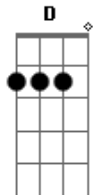

Green Day - St. Jimmy

Tom: **D**
Intro:

St. Jimmy's coming down across the alleyway
upon the Blvd. like a zip gun on a parade
light of a silhouette, he's insubordinate
coming to you on the count of 1,2,3,4

Verso: **A D E A**

My name is Jimmy and you better not wear it out
Suicide commando that your mamma talked about
king of the 40 thieves and i'm here to represent
the needle in the vein of the establishment.

Refrão: **D A D E**

I'm the Patron Saint of the denial
with an angel face and a taste for suicidal

Ponte: **A D E A** 2x (na segunda faz o **A** na 7 casa da 4 corda)

Verso2: **A D E A**

Cigarettes and ramen and a little bag of dope
I'am the son of a bitch and Edgar Allan Poe
Raised in a city under a halo of lights
The product of war and fear that we've been victimized.

Refrão: **D A D E**

I'm the Patron Saint of the denial

with an angel face and a taste for suicidal

(**A D A D E** 4x)
Are you talking to me?

(**A E C Eb** 4x)
I'll give you something to cry about...

St. Jimmy...

Solo:

Verso3: **A D G D A**

My name is St. Jimmy. I'm a son of a gun.
I'm the one that's from the way outside.
I'm teenage assassin executing some fun
in the cult of the life of crime
I'd really hate to say it, but i told you so.
So shut your mouth before i shoot you down old boy.
Welcome to the club and give me some blood
I'm the resident leader of the lost and found

It's comedy and tragedy
it's St. Jimmy and that's my name

And don't wear it out

Acordes