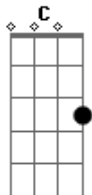

Solo:

Verso3: **A D G D A**

My name is St. Jimmy. I'm a son of a gun.
I'm the one that's from the way outside.
I'm teenage assassin executing some fun
in the cult of the life of crime
I'd really hate to say it, but i told you so.
So shut your mouth before i shoot you down old boy.
Welcome to the club and give me some blood
I'm the resident leader of the lost and found

It's comedy and tradedy
it's St. Jimmy and that's my name

And don't wear it out

Acordes

© ukulele-chords.com

© ukulele-chords.com

© ukulele-chords.com

© ukulele-chords.com

© ukulele-chords.com