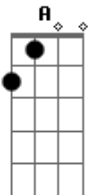

© ukulele-chords.com

© ukulele-chords.com