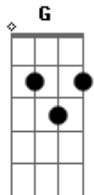

Green Day - St. Jimmy

Tom: **D**
Intro:

St. Jimmy's coming down across the alleyway
upon the Blvd. like a zip gun on a parade
light of a silhouette, he's insubordinate
coming to you on the count of 1,2,3,4

Solo:

Verso3: **A D G D A**

My name is St. Jimmy. I'm a son of a gun.
I'm the one that's from the way outside.
I'm teenage assassin executing some fun
in the cult of the life of crime
I'd really hate to say it, but i told you so.
So shut your mouth before i shoot you down old boy.
Welcome to the club and give me some blood
I'm the resident leader of the lost and found

It's comedy and tradedy
it's St. Jimmy and that's my name

And don't wear it out

Acordes

© ukulele-chords.com

© ukulele-chords.com

© ukulele-chords.com

© ukulele-chords.com

© ukulele-chords.com