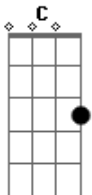

Solo:

Verso3: **A D G D A**

My name is St. Jimmy. I'm a son of a gun.
I'm the one that's from the way outside.
I'm teenage assassin executing some fun
in the cult of the life of crime
I'd really hate to say it, but i told you so.
So shut your mouth before i shoot you down old boy.
Welcome to the club and give me some blood
I'm the resident leader of the lost and found

It's comedy and tradedy
it's St. Jimmy and that's my name

And don't wear it out

Acordes

© ukulele-chords.com

© ukulele-chords.com

© ukulele-chords.com

© ukulele-chords.com

© ukulele-chords.com