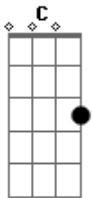

Solo:

Verso3: **A D G D A**

My name is St. Jimmy. I'm a son of a gun.
I'm the one that's from the way outside.
I'm teenage assassin executing some fun
in the cult of the life of crime
I'd really hate to say it, but i told you so.
So shut your mouth before i shoot you down old boy.
Welcome to the club and give me some blood
I'm the resident leader of the lost and found

It's comedy and tradedy
it's St. Jimmy and that's my name

And don't wear it out

Acordes

© ukulele-chords.com

© ukulele-chords.com

© ukulele-chords.com

© ukulele-chords.com

© ukulele-chords.com