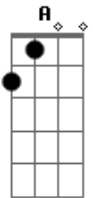

© ukulele-chords.com

© ukulele-chords.com