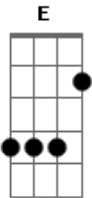

Green Day - St. Jimmy

Tom: **D**
Intro:

St. Jimmy's coming down across the alleyway
upon the Blvd. like a zip gun on a parade
light of a silhouette, he's insubordinate
coming to you on the count of 1,2,3,4

Solo:

Verso3: **A D G D A**

My name is St. Jimmy. I'm a son of a gun.
I'm the one that's from the way outside.
I'm teenage assassin executing some fun
in the cult of the life of crime
I'd really hate to say it, but i told you so.
So shut your mouth before i shoot you down old boy.
Welcome to the club and give me some blood
I'm the resident leader of the lost and found

It's comedy and tradedy
it's St. Jimmy and that's my name

And don't wear it out

Acordes

© ukulele-chords.com

© ukulele-chords.com

© ukulele-chords.com

© ukulele-chords.com

© ukulele-chords.com