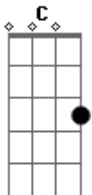

Solo:

Verso3: **A D G D A**

My name is St. Jimmy. I'm a son of a gun.
I'm the one that's from the way outside.
I'm teenage assassin executing some fun
in the cult of the life of crime
I'd really hate to say it, but i told you so.
So shut your mouth before i shoot you down old boy.
Welcome to the club and give me some blood
I'm the resident leader of the lost and found

It's comedy and tragedy
it's St. Jimmy and that's my name

And don't wear it out

Acordes

© ukulele-chords.com

© ukulele-chords.com

© ukulele-chords.com

© ukulele-chords.com

© ukulele-chords.com