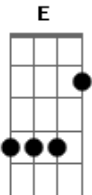

Green Day - St. Jimmy

Tom: **D**
Intro:

St. Jimmy's coming down across the alleyway
upon the Blvd. like a zip gun on a parade
light of a silhouette, he's insubordinate
coming to you on the count of 1,2,3,4

Solo:

Verso3: **A D G D A**

My name is St. Jimmy. I'm a son of a gun.
I'm the one that's from the way outside.
I'm teenage assassin executing some fun
in the cult of the life of crime
I'd really hate to say it, but i told you so.
So shut your mouth before i shoot you down old boy.
Welcome to the club and give me some blood
I'm the resident leader of the lost and found

It's comedy and tragedy
it's St. Jimmy and that's my name

And don't wear it out

Acordes

© ukulele-chords.com

© ukulele-chords.com

© ukulele-chords.com

© ukulele-chords.com

© ukulele-chords.com