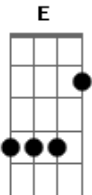

Green Day - St. Jimmy

Tom: **D**
Intro:

St. Jimmy's coming down across the alleyway
upon the Blvd. like a zip gun on a parade
light of a silhouette, he's insubordinate
coming to you on the count of 1,2,3,4

Solo:

Verso3: **A D G D A**

My name is St. Jimmy. I'm a son of a gun.
I'm the one that's from the way outside.
I'm teenage assassin executing some fun
in the cult of the life of crime
I'd really hate to say it, but i told you so.
So shut your mouth before i shoot you down old boy.
Welcome to the club and give me some blood
I'm the resident leader of the lost and found

It's comedy and tradedy
it's St. Jimmy and that's my name

And don't wear it out

Acordes

© ukulele-chords.com

© ukulele-chords.com

© ukulele-chords.com

© ukulele-chords.com

© ukulele-chords.com