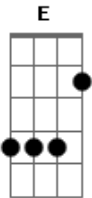

© ukulele-chords.com