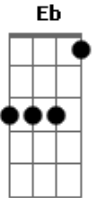

Green Day - St. Jimmy

Tom: **D**
Intro:

St. Jimmy's coming down across the alleyway
upon the Blvd. like a zip gun on a parade
light of a silhouette, he's insubordinate
coming to you on the count of 1,2,3,4

Solo:

Verso3: **A D G D A**

My name is St. Jimmy. I'm a son of a gun.
I'm the one that's from the way outside.
I'm teenage assassin executing some fun
in the cult of the life of crime
I'd really hate to say it, but i told you so.
So shut your mouth before i shoot you down old boy.
Welcome to the club and give me some blood
I'm the resident leader of the lost and found

It's comedy and tradedy
it's St. Jimmy and that's my name

And don't wear it out

Acordes

© ukulele-chords.com

© ukulele-chords.com

© ukulele-chords.com

© ukulele-chords.com

© ukulele-chords.com