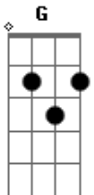

Green Day - St. Jimmy

Tom: **D**
Intro:

St. Jimmy's coming down across the alleyway
upon the Blvd. like a zip gun on a parade
light of a silhouette, he's insubordinate
coming to you on the count of 1,2,3,4

Solo:

Verso3: **A D G D A**

My name is St. Jimmy. I'm a son of a gun.
I'm the one that's from the way outside.
I'm teenage assassin executing some fun
in the cult of the life of crime
I'd really hate to say it, but i told you so.
So shut your mouth before i shoot you down old boy.
Welcome to the club and give me some blood
I'm the resident leader of the lost and found

It's comedy and tragedy
it's St. Jimmy and that's my name

And don't wear it out

Acordes

© ukulele-chords.com

© ukulele-chords.com

© ukulele-chords.com

© ukulele-chords.com

© ukulele-chords.com