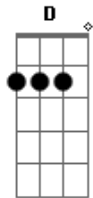

Green Day - St. Jimmy

Tom: **D**
Intro:

St. Jimmy's coming down across the alleyway
upon the Blvd. like a zip gun on a parade
light of a silhouette, he's insubordinate
coming to you on the count of 1,2,3,4

Verso: **A D E A**

My name is Jimmy and you better not wear it out
Suicide commando that your mamma talked about
king of the 40 thieves and i'm here to represent
the needle in the vein of the establishment.

Refrão: **D A D E**

I'm the Patron Saint of the denial
with an angel face and a taste for suicidal

Ponte: **A D E A** 2x (na segunda faz o **A** na 7 casa da 4 corda)

Verso2: **A D E A**

Cigarettes and ramen and a little bag of dope
I'am the son of a bitch and Edgar Allan Poe
Raised in a city under a halo of lights
The product of war and fear that we've been victimized.

Refrão: **D A D E**

I'm the Patron Saint of the denial

with an angel face and a taste for suicidal

(**A D A D E** 4x)
Are you talking to me?

(**A E C Eb** 4x)
I'll give you something to cry about...

St. Jimmy...

Solo:

Verso3: **A D G D A**

My name is St. Jimmy. I'm a son of a gun.
I'm the one that's from the way outside.
I'm teenage assassin executing some fun
in the cult of the life of crime
I'd really hate to say it, but i told you so.
So shut your mouth before i shoot you down old boy.
Welcome to the club and give me some blood
I'm the resident leader of the lost and found

It's comedy and tradedy
it's St. Jimmy and that's my name

And don't wear it out

Acordes