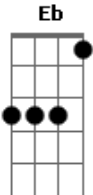

Green Day - St. Jimmy

Tom: **D**
Intro:

St. Jimmy's coming down across the alleyway
upon the Blvd. like a zip gun on a parade
light of a silhouette, he's insubordinate
coming to you on the count of 1,2,3,4

Solo:

Verso3: **A D G D A**

My name is St. Jimmy. I'm a son of a gun.
I'm the one that's from the way outside.
I'm teenage assassin executing some fun
in the cult of the life of crime
I'd really hate to say it, but i told you so.
So shut your mouth before i shoot you down old boy.
Welcome to the club and give me some blood
I'm the resident leader of the lost and found

It's comedy and tradedy
it's St. Jimmy and that's my name

And don't wear it out

Acordes

© ukulele-chords.com

© ukulele-chords.com

© ukulele-chords.com

© ukulele-chords.com

© ukulele-chords.com