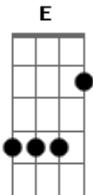

Green Day - St. Jimmy

Tom: **D**
Intro:

St. Jimmy's coming down across the alleyway
upon the Blvd. like a zip gun on a parade
light of a silhouette, he's insubordinate
coming to you on the count of 1,2,3,4

Solo:

Verso3: **A D G D A**

My name is St. Jimmy. I'm a son of a gun.
I'm the one that's from the way outside.
I'm teenage assassin executing some fun
in the cult of the life of crime
I'd really hate to say it, but i told you so.
So shut your mouth before i shoot you down old boy.
Welcome to the club and give me some blood
I'm the resident leader of the lost and found

It's comedy and tradedy
it's St. Jimmy and that's my name

And don't wear it out

Acordes

© ukulele-chords.com

© ukulele-chords.com

© ukulele-chords.com

© ukulele-chords.com

© ukulele-chords.com