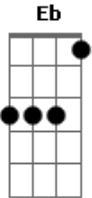

© ukulele-chords.com