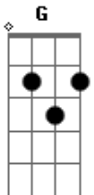

Green Day - St. Jimmy

Tom: **D**
Intro:

St. Jimmy's coming down across the alleyway
upon the Blvd. like a zip gun on a parade
light of a silhouette, he's insubordinate
coming to you on the count of 1,2,3,4

Solo:

Verso3: **A D G D A**

My name is St. Jimmy. I'm a son of a gun.
I'm the one that's from the way outside.
I'm teenage assassin executing some fun
in the cult of the life of crime
I'd really hate to say it, but i told you so.
So shut your mouth before i shoot you down old boy.
Welcome to the club and give me some blood
I'm the resident leader of the lost and found

It's comedy and tradedy
it's St. Jimmy and that's my name

And don't wear it out

Acordes

© ukulele-chords.com

© ukulele-chords.com

© ukulele-chords.com

© ukulele-chords.com

© ukulele-chords.com