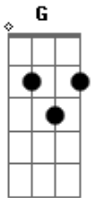

Green Day - St. Jimmy

Tom: **D**
Intro:

St. Jimmy's coming down across the alleyway
upon the Blvd. like a zip gun on a parade
light of a silhouette, he's insubordinate
coming to you on the count of 1,2,3,4

Solo:

Verso3: **A D G D A**

My name is St. Jimmy. I'm a son of a gun.
I'm the one that's from the way outside.
I'm teenage assassin executing some fun
in the cult of the life of crime
I'd really hate to say it, but i told you so.
So shut your mouth before i shoot you down old boy.
Welcome to the club and give me some blood
I'm the resident leader of the lost and found

It's comedy and tradedy
it's St. Jimmy and that's my name

And don't wear it out

Acordes

© ukulele-chords.com

© ukulele-chords.com

© ukulele-chords.com

© ukulele-chords.com

© ukulele-chords.com