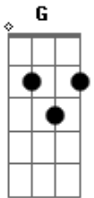

© ukulele-chords.com