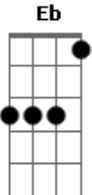

Green Day - St. Jimmy

Tom: **D**
Intro:

St. Jimmy's coming down across the alleyway
upon the Blvd. like a zip gun on a parade
light of a silhouette, he's insubordinate
coming to you on the count of 1,2,3,4

Solo:

Verso3: **A D G D A**

My name is St. Jimmy. I'm a son of a gun.
I'm the one that's from the way outside.
I'm teenage assassin executing some fun
in the cult of the life of crime
I'd really hate to say it, but i told you so.
So shut your mouth before i shoot you down old boy.
Welcome to the club and give me some blood
I'm the resident leader of the lost and found

It's comedy and tradedy
it's St. Jimmy and that's my name

And don't wear it out

Acordes

© ukulele-chords.com

© ukulele-chords.com

© ukulele-chords.com

© ukulele-chords.com

© ukulele-chords.com