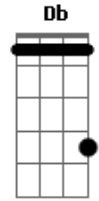

© ukulele-chords.com