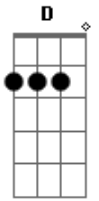

© ukulele-chords.com