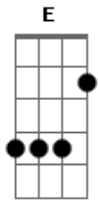

Green Day - Sex, Drugs & Violence

Tom: E
Intro: E, A e B
E, B e A

Verso:

E All my life trouble follows me like a mystery girl
E And I've been chasing round the memory like a mystery girl
E I've been getting lost searching my soul all around this town
E I took a wrong turn in growing up and it's freaking me out

Pré-Refrão:

A Back at school it never made much sense
A Now I pay but I can pay attention
A Teaches me the hardest lessons of my life
A These turned to dark, yes, but that's the way it goes
A Sometimes I must regress these

Refrão:

E Sex, drugs & violence
E English, math & science,

E B A
Safety of numbers
E B A B
Give me, give me danger

Db Well, I Don't wanna be an imbecil?
E B
A But Jesus made me that way

Verso:

E All my life I've been running wild like a runaway
E Where did that magic mean like a subway

Pré-Refrão

Refrão

Solo: E, A e B
E, B e A
2 vezes

Pré-Refrão

Refrão 3 vezes

Fim: E

Acordes

© ukulele-chords.com