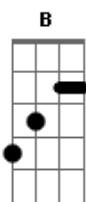

© ukulele-chords.com