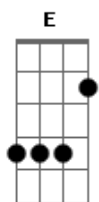

Green Day - Sex, Drugs & Violence

Tom: E
Intro: E, A e B
E, B e A

Verso:

E All my life trouble follows me like a mystery girl
E And I've been chasing round the memory like a mystery girl
E I've been getting lost searching my soul all around this town
E I took a wrong turn in growing up and it's freaking me out

Pré-Refrão:

A Back at school it never made much sense
A Now I pay but I can pay attention
A Teaches me the hardest lessons of my life
A These turned to dark, yes, but that's the way it goes
A Sometimes I must regress these

Refrão:

E Sex, drugs & violence
E English, math & science,

E B A
Safety of numbers
E B A B
Give me, give me danger

Db Well, I Don't wanna be an imbecil?
E B
A But Jesus made me that way

Verso:

E All my life I've been running wild like a runaway
E Where did that magic mean like a subway

Pré-Refrão

Refrão

Solo: E, A e B
E, B e A
2 vezes

Pré-Refrão

Refrão 3 vezes

Fim: E

Acordes

© ukulele-chords.com