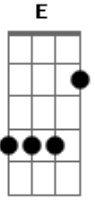

Green Day - See You Tonight

Tom: A

Maybe i'll see you tonight
 A A A
 Maybe i'll see you tonight

Wherever the night takes you
 A A A
 Maybe you'll see me too

E A A

The colder it gets, you won't see me anymore
 E A A
 But there's still a chance i might walk to your door

Maybe the time is not right
 A A A
 E A A
 I won't be seeing you tonight

Maybe i'll see you tonight
 A A A
 Maybe i'll see you tonight

Acordes

© ukulele-chords.com

© ukulele-chords.com