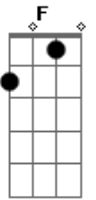

© ukulele-chords.com