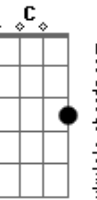

© ukulele-chords.com