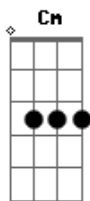

© ukulele-chords.com