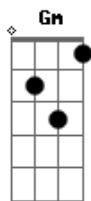

# Green Day - Restless Heart Syndrome

Tom: F

(intro) Gm C F Bb Eb Ab D

(verso 1)

Gm F C Eb  
I've got a really bad disease  
Gm F C Eb  
It's got me begging on my hands and knees  
Gm F C Eb  
So take me to emergency  
Gm F C Eb  
Cause something seems to be missing

(base do solo) G F C Eb

(solo)

(refrão)

G  
I'm elated  
F  
Medicated  
Em7 C F D  
I am my own worst enemy  
G F  
So what ails you is what impales you  
Em7 C F D  
You are your own worst enemy  
G F Em7  
You're a victim of the system  
C F D  
You are your own worst enemy  
G F Em7  
You're a victim of the system  
C F D  
You are your own worst enemy