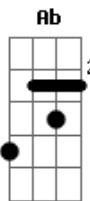

Green Day - Restless Heart Syndrome

Tom: F

(intro) Gm C F Bb Eb Ab D

(verso 1)

Gm F C Eb
I've got a really bad disease
Gm F C Eb
It's got me begging on my hands and knees
Gm F C Eb
So take me to emergency
Gm F C Eb
Cause something seems to be missing

(outro) G 4x G 4x Eb 4x Eb 2x Eb 2x

(repete 4x e finaliza assim)

Acordes

© ukulele-chords.com

© ukulele-chords.com

© ukulele-chords.com

© ukulele-chords.com

© ukulele-chords.com