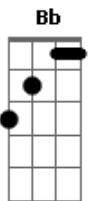

Green Day - Restless Heart Syndrome

Tom: F

(intro) Gm C F Bb Eb Ab D

(verso 1)

Gm F C Eb
I've got a really bad disease
Gm F C Eb
It's got me begging on my hands and knees
Gm F C Eb
So take me to emergency
Gm F C Eb
Cause something seems to be missing

(base do solo) G F C Eb

(solo)

(refrão)
G
I'm elated
F
Medicated
Em7 C F D
I am my own worst enemy
G F
So what ails you is what impales you
Em7 C F D
You are your own worst enemy
G F Em7
You're a victim of the system
C F D
You are your own worst enemy
G F Em7
You're a victim of the system
C F D
You are your own worst enemy

(outro) G 4x G 4x Eb 4x Eb 2x Eb 2x

(repete 4x e finaliza assim)

Acordes

© ukulele-chords.com

© ukulele-chords.com

© ukulele-chords.com

© ukulele-chords.com

© ukulele-chords.com