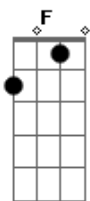

Tom: F

(intro) Gm C F Bb Eb Ab D

(verso 1)

Gm F C Eb
I've got a really bad disease
Gm F C Eb
It's got me begging on my hands and knees
Gm F C Eb
So take me to emergency
Gm F C Eb
Cause something seems to be missing

(verso 2)

Gm F C Eb
Somebody take the pain away
Gm F C Eb
It's like an ulcer bleeding in my brain
Gm F C Eb
So send me to the pharmacy
Gm F C Eb
So I can lose my memory

(pré-refrão)

Cm Bb Cm Bb
I'm elated Medicated
Cm Bb
Lord knows I tried to
F Ab D
find a way to run away

(verso 3)

Gm F C Eb
I think they found another cure
Gm F C Eb
For broken hearts and feeling insecure
Gm F C Eb
You'd be surprised what I endure
Gm F C Eb
What makes you feel so self-assured?

(verso 4)

Gm F C Eb
I need to find a place to hide
Gm F
You never know what
C Eb
could be waiting outside
Gm F C Eb
The accidents that you could find
Gm F C Eb

It's like some kind of suicide

(pré-refrão)

Cm Bb
So what ails you
Cm Bb
is what impales you
Cm Bb
I feel like I've been
F Ab D
crucified to be satisfied

(refrão)

Gm Gm
I'm a victim of my symptom
Em7 Cm F D
I am my own worst enemy
Gm Gm
You're a victim of your symptom
Em7 Cm
You are your own
F D(hold)
worst enemy Know your enemy

(base do solo) G F C Eb

(solo)

(refrão)
G
I'm elated
F
Medicated
Em7 C F D
I am my own worst enemy
G F
So what ails you is what impales you
Em7 C F D
You are your own worst enemy
G F Em7
You're a victim of the system
C F D
You are your own worst enemy
G F Em7
You're a victim of the system
C F D
You are your own worst enemy

(outro) G 4x G 4x Eb 4x Eb 2x Eb 2x

(repete 4x e finaliza assim)

Acordes