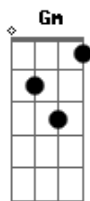

© ukulele-chords.com