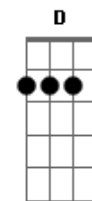

© ukulele-chords.com