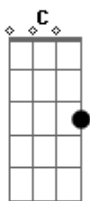

Green Day - Restless Heart Syndrome

Tom: F

(intro) Gm C F Bb Eb Ab D

(verso 1)

Gm F C Eb
I've got a really bad disease
Gm F C Eb
It's got me begging on my hands and knees
Gm F C Eb
So take me to emergency
Gm F C Eb
Cause something seems to be missing

(outro) G 4x G 4x Eb 4x Eb 2x Eb 2x

(repete 4x e finaliza assim)

Acordes

© ukulele-chords.com

© ukulele-chords.com

© ukulele-chords.com

© ukulele-chords.com

© ukulele-chords.com