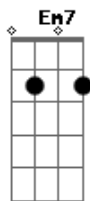

© ukulele-chords.com

© ukulele-chords.com