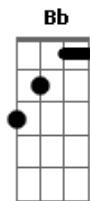

© ukulele-chords.com