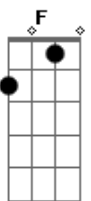

# Green Day - Restless Heart Syndrome

Tom: F

(intro) Gm C F Bb Eb Ab D

(verso 1)

Gm F C Eb  
I've got a really bad disease  
Gm F C Eb  
It's got me begging on my hands and knees  
Gm F C Eb  
So take me to emergency  
Gm F C Eb  
Cause something seems to be missing

(base do solo) G F C Eb

(solo)

(refrão)

G  
I'm elated  
F  
Medicated  
Em7 C F D  
I am my own worst enemy  
G F  
So what ails you is what impales you  
Em7 C F D  
You are your own worst enemy  
G F Em7  
You're a victim of the system  
C F D  
You are your own worst enemy  
G F Em7  
You're a victim of the system  
C F D  
You are your own worst enemy

(outro) G 4x G 4x Eb 4x Eb 2x Eb 2x

(repete 4x e finaliza assim)