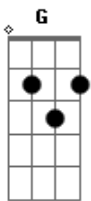

# Green Day - Restless Heart Syndrome

Tom: F

(intro) Gm C F Bb Eb Ab D

(verso 1)

Gm F C Eb  
I've got a really bad disease  
Gm F C Eb  
It's got me begging on my hands and knees  
Gm F C Eb  
So take me to emergency  
Gm F C Eb  
Cause something seems to be missing

(outro) G 4x G 4x Eb 4x Eb 2x Eb 2x

(repete 4x e finaliza assim)