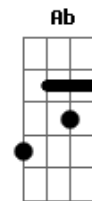

© ukulele-chords.com