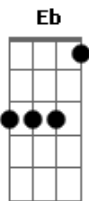

Green Day - Restless Heart Syndrome

Tom: F

(intro) Gm C F Bb Eb Ab D

(verso 1)

Gm F C Eb
I've got a really bad disease
Gm F C Eb
It's got me begging on my hands and knees
Gm F C Eb
So take me to emergency
Gm F C Eb
Cause something seems to be missing

(outro) G 4x G 4x Eb 4x Eb 2x Eb 2x

(repete 4x e finaliza assim)

Acordes

© ukulele-chords.com

© ukulele-chords.com

© ukulele-chords.com

© ukulele-chords.com

© ukulele-chords.com