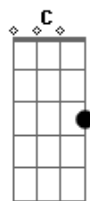

© ukulele-chords.com