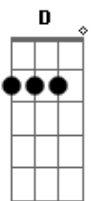

© ukulele-chords.com