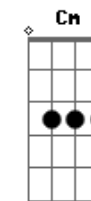

© ukulele-chords.com