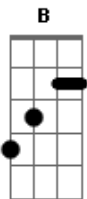

Gtr II
E E Q Q Q Q Q Q Q Q 4x E E E Q E Q E E E Q
E Q 8x

Q. E Q. E Q E E Q. E Q. E Q. E Q E E E E
E E 4x

Gtr I
W E E E Q E Q

Gtr II
E E E E E E E E W

E E E Q E Q 8x W

W 8x E E Q Q Q

Gtr II
Q Q Q Q 4x E E E Q E Q E E E Q E Q 8x

Duration Legend

W - whole; H - half; Q - quarter; E - 8th; S - 16th; T - 32nd;
X - 64th; a - acciaccatura
- note tied to previous; . - note dotted; .. - note double
dotted
Uncapitalized letters represent notes that are staccato (1/2
duration)
Irregular groupings are notated above the duration line
Duration letters will always appear directly above the
note/fret number it represents the
duration for. Duration letters with no fret number below them
represent rests. Multi-
bar rests are notated in the form Wxn, where n is the number
of bars to rest for. Low
melody durations appear below the staff

Tablature Legend
-----
h - hammer-on
p - pull-off
b - bend
pb - pre-bend
r - bend release (if no number after the r, then release
immediately)
/\ - slide into or out of (from/to "nowhere")
s - legato slide
S - shift slide
- natural harmonic
[n] - artificial harmonic
n(n) - tapped harmonic
~ - vibrato
tr - trill
T - tap
TP - trem. picking
PM - palm muting
\n/ - tremolo bar dip; n = amount to dip
\n - tremolo bar down
n/ - tremolo bar up
/n\ - tremolo bar inverted dip
= - hold bend; also acts as connecting device for
hammers/pulls
<> - volume swell (louder/softer)
x - on rhythm slash represents muted slash
o - on rhythm slash represents single note slash

POR ANDRÉ ARRUDA RANGEL

Acordes