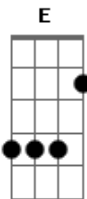

© ukulele-chords.com