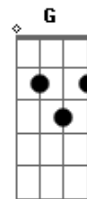

© ukulele-chords.com