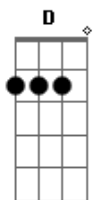

Green Day - Poprocks and coke

Tom: A
Intro: A E

A D
Wherever you go, you know i'll be there
A E
If you go far you know i'll be there
D
I'll go anywhere
A
So i'll see you there

A D
You place the name, you know i'll be there
A E
You name the time, you know i'll be there
D
I'll go anywhere
A (duas batidas e dps entra no refrão)
So i'll see you there

Gbm E Gbm (o msm de cima mas uma batida)
I dont care if you dont mind
Dbm D
I'll be there not far behind
E D
I will dare, keep in mind
A
I'll be there for you
Intro: A E

A D
When theres a truth, you know ill be there
A E
Amongst the lies, you know i'll be there
D
I'll go anywhere
A (duas batidas e dps entra no

refrão)
So i'll see you there

Gb E Gbm (o msm de cima mas uma batida)
I dont care if you dont mind
Dbm D
I'll be there not far behind
E D
I will dare, keep in mind
A
I'll be there for you
F#, A, D, A, F#, A, D, E, A

D
If you should fall, you know i'll be there
A E
To catch the call you know ill be there
D
I'll go anywhere
A (duas batidas e dps entra no refrão)
So I'll see you there

Gb E Gbm (o msm de cima mas uma batida)
I dont care if you dont mind
Dbm D
I'll be there not far behind
E D
I will dare, keep in mind
E
I dont care,
A D
I'll be there for you
A D A
I'll be there for you

Acordes

© ukulele-chords.com

© ukulele-chords.com

© ukulele-chords.com

© ukulele-chords.com

© ukulele-chords.com

© ukulele-chords.com