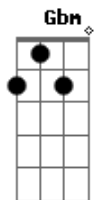

© ukulele-chords.com