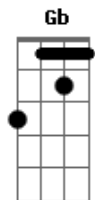

© ukulele-chords.com