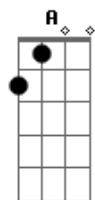

Green Day - Poprocks and coke

Tom: A
Intro: A E

A D
Wherever you go, you know i'll be there
A E
If you go far you know i'll be there
D
I'll go anywhere
A
So i'll see you there

A D
You place the name, you know i'll be there
A E
You name the time, you know i'll be there
D
I'll go anywhere
A (duas batidas e dps entra no refrão)
So i'll see you there

Gbm E Gbm (o msm de cima mas uma batida)
I dont care if you dont mind
Dbm D
I'll be there not far behind
E D
I will dare, keep in mind
A
I'll be there for you
Intro: A E

A D
When theres a truth, you know ill be there
A E
Amongst the lies, you know i'll be there
D
I'll go anywhere
A (duas batidas e dps entra no

refrão)
So i'll see you there

Gb E Gbm (o msm de cima mas uma batida)
I dont care if you dont mind
Dbm D
I'll be there not far behind
E D
I will dare, keep in mind
A
I'll be there for you
F#, A, D, A, F#, A, D, E, A

D
If you should fall, you know i'll be there
A E
To catch the call you know ill be there
D
I'll go anywhere
A (duas batidas e dps entra no refrão)
So I'll see you there

Gb E Gbm (o msm de cima mas uma batida)
I dont care if you dont mind
Dbm D
I'll be there not far behind
E D
I will dare, keep in mind
E
I dont care,
A D
I'll be there for you
A D A
I'll be there for you

Acordes

© ukulele-chords.com