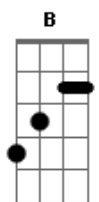

Green Day - Panic Song

Tom: B

(com acordes na forma de A)

Capostrate na 2ª casa

A
Ready for a cheap escape
On the brink of self destruction

E
Widespread panic

A
Broken glass inside my head

Gbm
Bleeding down these thoughts of anguish

E
Mass confusion

D **A**
Well, the world is a sick machine

E **A**
Breeding a mass of shit

D **A**
With such a desolate conclusion

G **E**
Fill the void with "I don't care"

(second verse, same as the first)
There's a plague inside of me
Eating at my disposition
Nothing's left
Torn out of reality
Into a state of no opinion
Limp with hate

D **A**
Well, the world is a sick machine

E **A**
Breeding a mass of shit

D **A**
With such a desolate conclusion

G **E**
Fill the void with "I don't care"

A **G** **E**
I wanna jump out

Acordes

© ukulele-chords.com