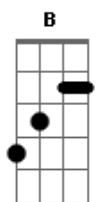

Green Day - Panic Song

Tom: B

(com acordes na forma de A)

Capostrate na 2ª casa

A
Ready for a cheap escape

Gbm
On the brink of self destruction

E
Widespread panic

A
Broken glass inside my head

Gbm
Bleeding down these thoughts of anguish

E
Mass confusion

D **A**
Well, the world is a sick machine

E **A**
Breeding a mass of shit

D **A**
With such a desolate conclusion

G **E**
Fill the void with "I don't care"

(second verse, same as the first)

There's a plague inside of me

Eating at my disposition

Nothing's left

Torn out of reality

Into a state of no opinion

Limp with hate

D **A**
Well, the world is a sick machine

E **A**
Breeding a mass of shit

D **A**
With such a desolate conclusion

G **E**
Fill the void with "I don't care"

A **G** **E**
I wanna jump ou__t

Acordes

© ukulele-chords.com

© ukulele-chords.com

© ukulele-chords.com