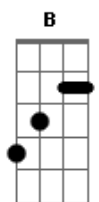

Green Day - Panic Song

Tom: B

(com acordes na forma de A)

Capostrate na 2ª casa

A
Ready for a cheap escape
On the brink of self destruction

E
Widespread panic

A
Broken glass inside my head

Gbm
Bleeding down these thoughts of anguish

E
Mass confusion

D **A**
Well, the world is a sick machine

E **A**
Breeding a mass of shit

D **A**
With such a desolate conclusion

G **E**
Fill the void with "I don't care"

(second verse, same as the first)
There's a plague inside of me
Eating at my disposition
Nothing's left
Torn out of reality
Into a state of no opinion
Limp with hate

D **A**
Well, the world is a sick machine

E **A**
Breeding a mass of shit

D **A**
With such a desolate conclusion

G **E**
Fill the void with "I don't care"

A **G** **E**
I wanna jump ou__t

Acordes

© ukulele-chords.com