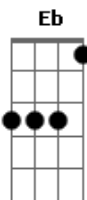

Green Day - Panic Song

Tom: E

To play this song, tune to Eb (½ step down)

Chords Used:

- A : X 0 2 2
- B : X 2 4 4
- Em : 0 2 2
- Gb : 2 4 4

Intro: /VERSE 1:

B B E Gb B E Gb

B

Gb
 With such a desolate conclusion, fill the void with... ..I
 don't care

VERSE 2:

B There's a plague inside of me eating at my disposition Ab
 Gb
 Nothing's left

B Torn out of reality

Ab
 Into a state of no opinion

Gb
 Limp with hate
 (CHORUS)

VERSE 3:

B Ahhhhhhhhhh, I wanna jump oooooout - 4x A Gb

(End with Gb)

Guitar 2 Riffs:

Riff #1

B

d u d u d u d u d u d u d u d u d u d u d u
 (This riff is played fast and palm muted)

Riff #2

B

```
#####
# EU OFERECO ESTE TRABALHO AO AMOR #
# DA MINHA VIDA A ANA PAULA #
# ANA TE AMO MTO #
#####
```

Acordes

© ukulele-chords.com

© ukulele-chords.com

© ukulele-chords.com

© ukulele-chords.com