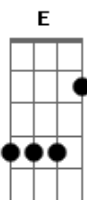

Green Day - Panic Song

Tom: E

To play this song, tune to Eb (½ step down)

Chords Used:

- A : X 0 2 2
- B : X 2 4 4
- Em : 0 2 2
- Gb : 2 4 4

Intro: /VERSE 1:

B B E Gb B E Gb

B

B

escape, "Ready for a cheap

(Picksrape) Ab

Gb

Widespread panic

B Broken glass inside my head, bleeding down these thoughts of
Ab anguish... ..mass confusion

CHORUS:

Em B Gb B
The world is a sick machine breeding a mass of shit

Gb
With such a desolate conclusion, fill the void with... ..I
don't care

VERSE 2:

B There's a plague inside of me eating at my disposition Ab
Gb
Nothing's left

B Torn out of reality

Ab
Into a state of no opinion

Gb
Limp with hate
(CHORUS)

VERSE 3:

B Ahhhhhhhhhh, I wanna jump oooooout - 4x A Gb

(End with Gb)

Guitar 2 Riffs:

Riff #1

B

d u d u d u d u d u d u d u d u d u d u d u
(This riff is played fast and palm muted)

Riff #2

B

```
#####
# EU OFERECO ESTE TRABALHO AO AMOR #
# DA MINHA VIDA A ANA PAULA #
# ANA TE AMO MTO #
#####
```

Acordes