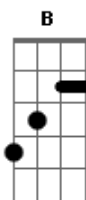

Green Day - Panic Song

Tom: E

To play this song, tune to Eb (½ step down)

Chords Used:

- A : X 0 2 2
- B : X 2 4 4
- Em : 0 2 2
- Gb : 2 4 4

Intro: /VERSE 1:

B B E Gb B E Gb

B

Gb
 Limp with hate
 (CHORUS)

VERSE 3:

B Ahhhhhhhhhh, I wanna jump oooooout - 4x A Gb

(End with Gb)

Guitar 2 Riffs:

Riff #1

B

d u d u d u d u d u d u d u d u d u d u d u d u
 (This riff is played fast and palm muted)

Riff #2

B

```
#####
# EU OFERECO ESTE TRABALHO AO AMOR #
# DA MINHA VIDA A ANA PAULA #
# ANA TE AMO MTO #
#####
```

Acordes

© ukulele-chords.com

© ukulele-chords.com

© ukulele-chords.com

© ukulele-chords.com