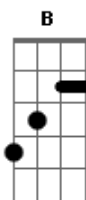

Green Day - Panic Song

Tom: E

To play this song, tune to Eb (½ step down)

Chords Used:

- A : X 0 2 2
- B : X 2 4 4
- Em : 0 2 2
- Gb : 2 4 4

Intro: /VERSE 1:

B B E Gb B E Gb

B

Gb
 Limp with hate
 (CHORUS)

VERSE 3:

B Ahhhhhhhhhh, I wanna jump oooooout - 4x A Gb

(End with Gb)

Guitar 2 Riffs:

Riff #1

B

d u d u d u d u d u d u d u d u d u d u d u
 (This riff is played fast and palm muted)

Riff #2

B

```
#####
# EU OFERECO ESTE TRABALHO AO AMOR #
# DA MINHA VIDA A ANA PAULA #
# ANA TE AMO MTO #
#####
```

Acordes

© ukulele-chords.com

© ukulele-chords.com

© ukulele-chords.com

© ukulele-chords.com