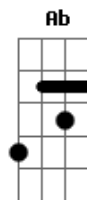

© ukulele-chords.com