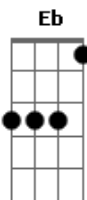

Green Day - Panic Song

Tom: E

To play this song, tune to Eb (½ step down)

Chords Used:

- A : X 0 2 2
- B : X 2 4 4
- Em : 0 2 2
- Gb : 2 4 4

Intro: /VERSE 1:

B B E Gb B E Gb

B

B

escape, "Ready for a cheap

(Pickscrape) Ab

Gb

Widespread panic

B Broken glass inside my head, bleeding down these thoughts of
 Ab anguish... ..mass confusion

CHORUS:

Em B Gb B
 The world is a sick machine breeding a mass of shit

Gb
 Limp with hate
 (CHORUS)

VERSE 3:

B Ahhhhhhhhhh, I wanna jump oooooout - 4x A Gb

(End with Gb)

Guitar 2 Riffs:

Riff #1

B

d u d u d u d u d u d u d u d u d u d u d u d u
 (This riff is played fast and palm muted)

Riff #2

B

```
#####
# EU OFERECO ESTE TRABALHO AO AMOR #
# DA MINHA VIDA A ANA PAULA #
# ANA TE AMO MTO #
#####
```

Acordes

© ukulele-chords.com

© ukulele-chords.com

© ukulele-chords.com

© ukulele-chords.com