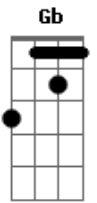

© ukulele-chords.com