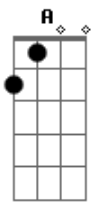

Green Day - Letterbomb

Tom: E
Intro:

E Ab Db A

PART 1:

E A
Where have all the bastards gone?
Gb A E
The underbelly's accidental high
Ab Db
The dummy failed the crash test
Ab Db
Collecting unemployment checks
A E B
You're fucking only along for the ride

E Ab
She said I can't take this place
Db A
I'm leaving it behind
E Ab
She said I can't take this town
Db A
I'm leaving you tonight

Guitar 1

Guitar 2

Acordes

© ukulele-chords.com

© ukulele-chords.com

© ukulele-chords.com