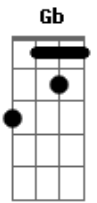

© ukulele-chords.com