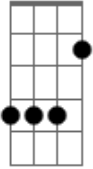

Green Day - Last Ride In

Tom: E

4/4 time, 120bpm

guitar

guitar

Play 4 times

guitar

guitar

Acordes

E

© ukulele-chords.com