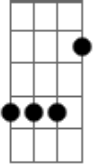

Green Day - Last Ride In

Tom: E

4/4 time, 120bpm

guitar

guitar

Play 4 times

guitar

guitar

Acordes

E

© ukulele-chords.com