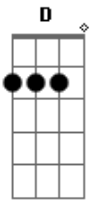

© ukulele-chords.com