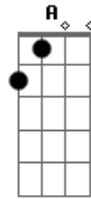

© ukulele-chords.com