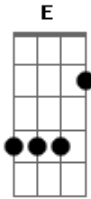

© ukulele-chords.com