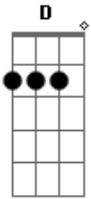

© ukulele-chords.com