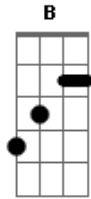

© ukulele-chords.com