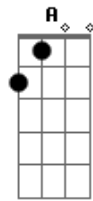

© ukulele-chords.com