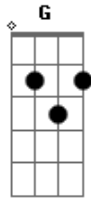

Green Day - Jinx

Tom: C
Intro: 4x: G C D

1st Verse:

G D G C G
I fucked up again it's all my fault.

C G
So turn me around and face the wall.

C G D E
Read me my rights and tell me I'm wrong.

B F D
Until it gets into my thick skull.

G D G C G
A slap on the wrist. A stab in the back.

C G
Torture me, I've been a bad boy.

C G D E
Nail me to the cross until you have won.

B F D
I lost before I did any wrong.

Intro: 4x: G C D

2nd Verse:

G D G C G
I'm hexed with regrets and bad luck.

C G
Keep your distance 'cause it's rubbing off.

C G D E
Or you will be damned to spend you life in hell.

B F D
Or earth with me tangled at your feet.

G D G C G
You finally met your nemesis.

C G
Disguised as your fatal long lost love.

C G D E
So kiss it good bye. Until death do we part.

B F D
You fell for a jinx for crying out loud.

Intro: 4x: G C D

Chorus:

G C D
I'm a jinx hangin' around you! (4x)

Acordes

© ukulele-chords.com

© ukulele-chords.com

© ukulele-chords.com

© ukulele-chords.com

© ukulele-chords.com

© ukulele-chords.com

© ukulele-chords.com