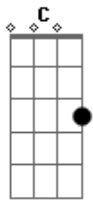

Green Day - Jinx

Tom: C
Intro: 4x: G C D

1st Verse:

G D G C G
I fucked up again it's all my fault.

C G
So turn me around and face the wall.

C G D E
Read me my rights and tell me I'm wrong.

B F D
Until it gets into my thick skull.

G D G C G
A slap on the wrist. A stab in the back.

C G
Torture me, I've been a bad boy.

C G D E
Nail me to the cross until you have won.

B F D
I lost before I did any wrong.

Intro: 4x: G C D

2nd Verse:

G D G C G
I'm hexed with regrets and bad luck.

C G
Keep your distance 'cause it's rubbing off.

C G D E
Or you will be damned to spend you life in hell.

B F D
Or earth with me tangled at your feet.

G D G C G
You finally met your nemesis.

C G
Disguised as your fatal long lost love.

C G D E
So kiss it good bye. Until death do we part.

B F D
You fell for a jinx for crying out loud.

Intro: 4x: G C D

Chorus:

G C D
I'm a jinx hangin' around you! (4x)

Acordes

© ukulele-chords.com