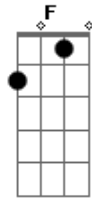

© ukulele-chords.com