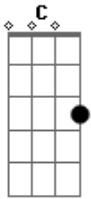

Green Day - Jinx

Tom: C
Intro: 4x: G C D

1st Verse:

G D G C G
I fucked up again it's all my fault.

C G
So turn me around and face the wall.

C G D E
Read me my rights and tell me I'm wrong.

B F D
Until it gets into my thick skull.

G D G C G
A slap on the wrist. A stab in the back.

C G
Torture me, I've been a bad boy.

C G D E
Nail me to the cross until you have won.

B F D
I lost before I did any wrong.

Intro: 4x: G C D

2nd Verse:

G D G C G
I'm hexed with regrets and bad luck.

C G
Keep your distance 'cause it's rubbing off.

C G D E
Or you will be damned to spend you life in hell.

B F D
Or earth with me tangled at your feet.

G D G C G
You finally met your nemesis.

C G
Disguised as your fatal long lost love.

C G D E
So kiss it good bye. Until death do we part.

B F D
You fell for a jinx for crying out loud.

Intro: 4x: G C D

Chorus:

G C D
I'm a jinx hangin' around you! (4x)

Acordes

© ukulele-chords.com