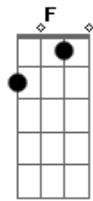

© ukulele-chords.com