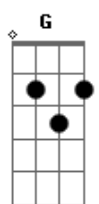

© ukulele-chords.com