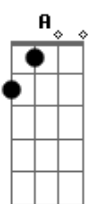

© ukulele-chords.com