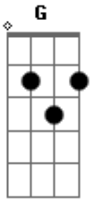

15. Good Riddance (Time Of Your Life)

Intro:

Verse

?so make the best...?

?it's not a question but...?

?it?s something unpredictable...?

?so take the photographs...?

?tattoos of memories...?

?for what it's worth...?

?it?s something unpredictable...?

?it?s something unpredictable...?

16. Redundant

Intro:

verse

chorus

verse

chorus

solo

Acordes

© ukulele-chords.com