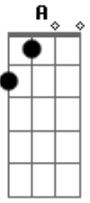

© ukulele-chords.com