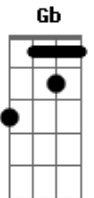

© ukulele-chords.com