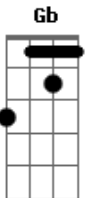

© ukulele-chords.com