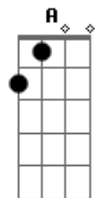

Green Day - In The End

Tom: A

VERSE 1:

All brawn and no brains
And her all those nice things
Yeah, You finally got what you want
Someone to look good with
And then light to your cigarette
Is this what you really want?

CHORUS:

I figured out
What you're all about
And I don't think I like what I see, soooooo...
I hope I won't be there
In the end if you come around

VERSE 2:

How long will he last

Before he's a creep in the past

And you're alone once again?
Will you pop up again and
Be my special friend
'Till the end? And when will have been?

(CHORUS)

INTERLUDE: A G - 2x

BRIDGE:

(CHORUS)

(Termina com A)

Acordes Usados:

A : [5 7 7]
A' : [X X 7 9]
D : [X 5 7 7]
E : [X 7 9 9]
Gb : [2 4 4]

Acordes