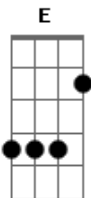

© ukulele-chords.com

© ukulele-chords.com