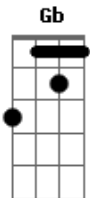

© ukulele-chords.com