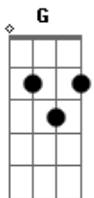

© ukulele-chords.com